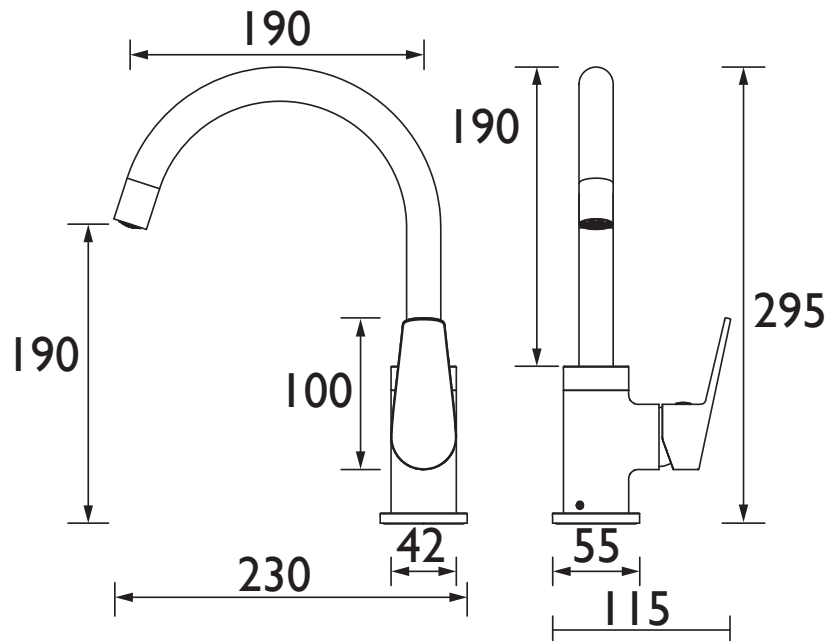

### Features:

- A contemporary single lever kitchen tap featuring Top Fix Easyfit technology.
- Unique patented top fix design, for simple installation from above the sink.
- Simply drop and twist the top fix base into the tap hole from above, and lock into place with the Allen key provided.
- Two supplied isolation valves and flexi tails mean you can connect to the water supply at this point and isolate the base.
- Push the tap on to the base and secure into position with the supplied Easyfit tool and screws.
- Everything you need in the box including an Allen key, isolation valves, Top Fix Easyfit base, Easyfit tool and flexi tails
- Swivel spout for easy use
- Long life ceramic cartridge for added durability and smooth control.
- High quality metal fixings for security and durability
- Also available in other finishes.
- 10 year parts and 1 year labour guarantee for peace of mind.

### Specification

Product Type:	Kitchen Taps
Main Construction Material:	Brass
Mount Type:	Deck Mounted
Handle Type:	Lever Handle
Connection Inlet:	1/2" BSP Flexible Tails
Connection Outlet:	Anti Splash
Number of Tap Holes:	1
Maximum Fitting Depth (mm):	35mm
Valve/Cartridge Type:	35mm Cartridge
Plumbing System Requirements:	Suitable for all plumbing systems
Minimum Dynamic Pressure (bar):	0.3 bar
Maximum Dynamic Pressure (bar):	5.0 bar
Maximum Hot Water Temperature °C:	65°C
Maximum Static Pressure (bar):	10 bar
Flow Type:	Single Flow
Isolation Included:	Yes

### Dimensions (measurements in mm)