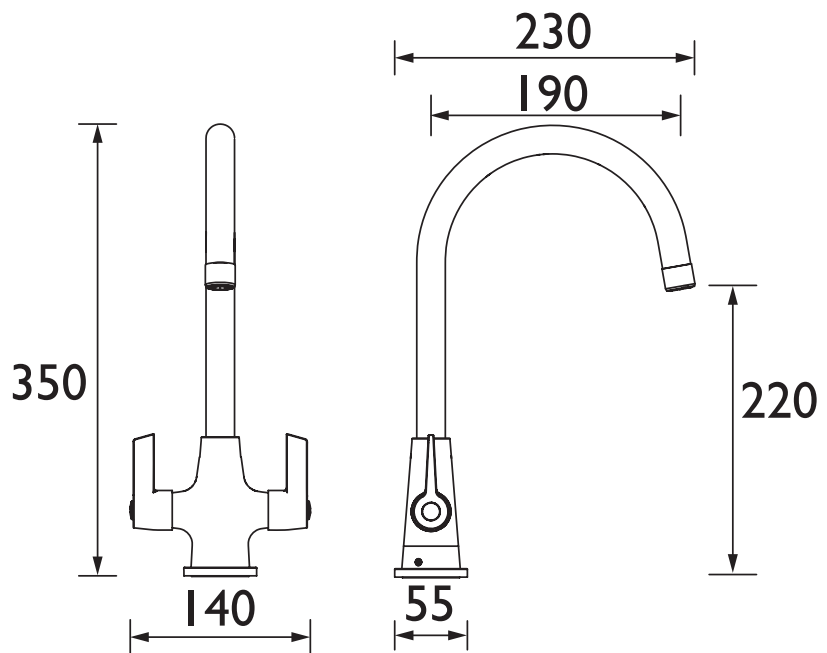

EC SNK EF BB

ECHO Tap Range Echo Easyfit Mono Sink Mixer Brushed Brass

Features:

- Unique patented top fix design, for simple installation from above the sink.
- Simply drop and twist the top fix base into the tap hole from above, and lock into place with the Allen key provided.
- Two supplied isolation valves and flexi tails mean you can connect to the water supply at this point and isolate the base.
- Push the tap on to the base and secure into position with the supplied Easyfit tool and screws.
- Everything you need in the box including an Allen key, isolation valves, Top Fix Easyfit base, Easyfit tool and flexi tails
- Swivel spout for easy use
- Long life 1/4 turn ceramic disc valves for added durability and ease of use
- High quality metal fixings for security and durability
- Also available in other finishes.
- 10 year parts and 1 year labour guarantee for peace of mind.

Product Certifications:

WRAS Cert. Number: 2012929
WRAS Expiry Date: 31/12/2025

Specification

Product Type:	Kitchen Taps
Main Construction Material:	Brass
Mount Type:	Deck
Handle Type:	Lever
Connection Inlet:	1/2" BSP Female Flexible Tails
Connection Outlet:	Screw-in Aerator
Number of Tap Holes:	1
Valve/Cartridge Type:	1/2" Ceramic Disc Valve
Plumbing System Requirements:	Suitable for all plumbing systems
Minimum Dynamic Pressure (bar):	0.4 bar
Maximum Dynamic Pressure (bar):	5.0 bar
Maximum Hot Water Temperature °C:	65°C
Maximum Static Pressure (bar):	10 bar
Flow Type:	Single Flow
Isolation Included:	Yes

Dimensions (measurements in mm)

Flow Rates (l/min)

System Pressure (bar)	0.4	0.5	1	2	3	5
EC SNK EF BB (mixed)	10.4	11.8	17.2	24.8	30.6	39.7

TECHNICAL DATA SHEET

BRISTAN