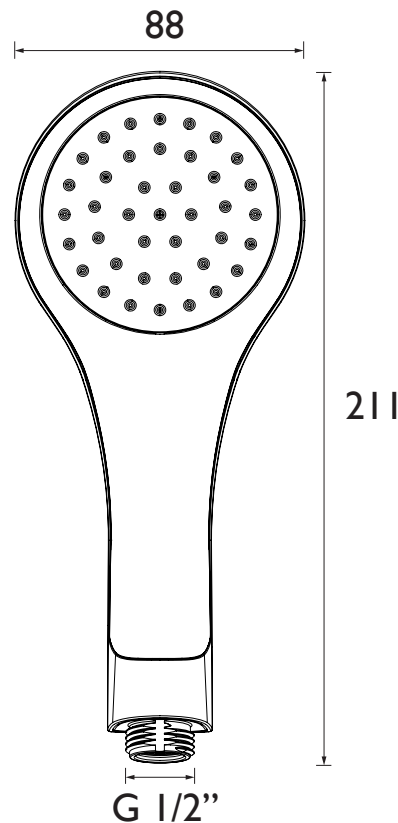

### Specification

Finish/Colour:	Chrome Plated
Main Construction Material:	Plastic
Rub Clean Handset:	Yes
Plumbing System Suitability:	Suitable for all plumbing systems
Minimum Dynamic Pressure (bar):	0.2 bar
Maximum Dynamic Pressure (bar):	5 bar
Maximum Static Pressure (bar):	10 bar
Maximum Hot Water Supply Temperature °C:	65
Connection Inlet:	G 1/2"
Isolation Included:	No
Check Valve Included:	No
What's Included:	1 x Handset, 1 x Fitting Instructions

### Dimensions (measurements in mm)