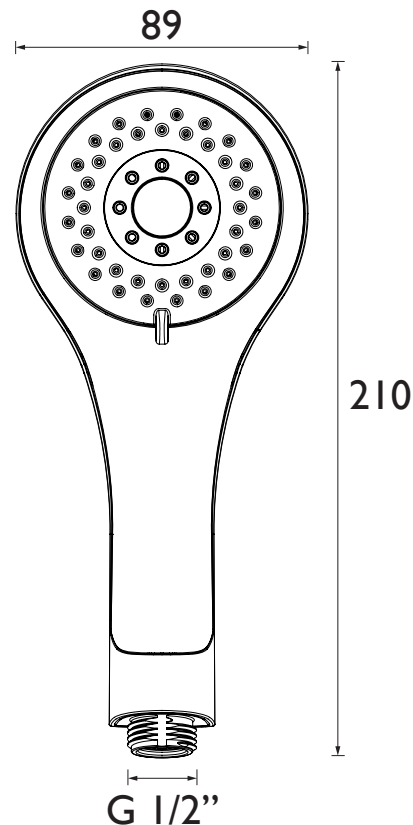

### Specification

Finish/Colour:	Chrome Plated
Main Construction Material:	Plastic
Rub Clean Handset:	Yes
Plumbing System Suitability:	Suitable for all plumbing systems
Minimum Dynamic Pressure (bar):	0.2 bar
Maximum Dynamic Pressure (bar):	5 bar
Maximum Static Pressure (bar):	10 bar
Maximum Hot Water Supply Temperature °C:	65
Connection Inlet:	G 1/2"
Isolation Included:	No
Check Valve Included:	No
What's Included:	1 x Handset, 1 x Fitting Instructions

### Features:

- Supplied with 8L/min flow limiter (fitted)
- Clam packed
- 3 function settings; massage, rain and combined
- Rub clean nozzles
- Chrome plated to BS EN 248

### Dimensions (measurements in mm)