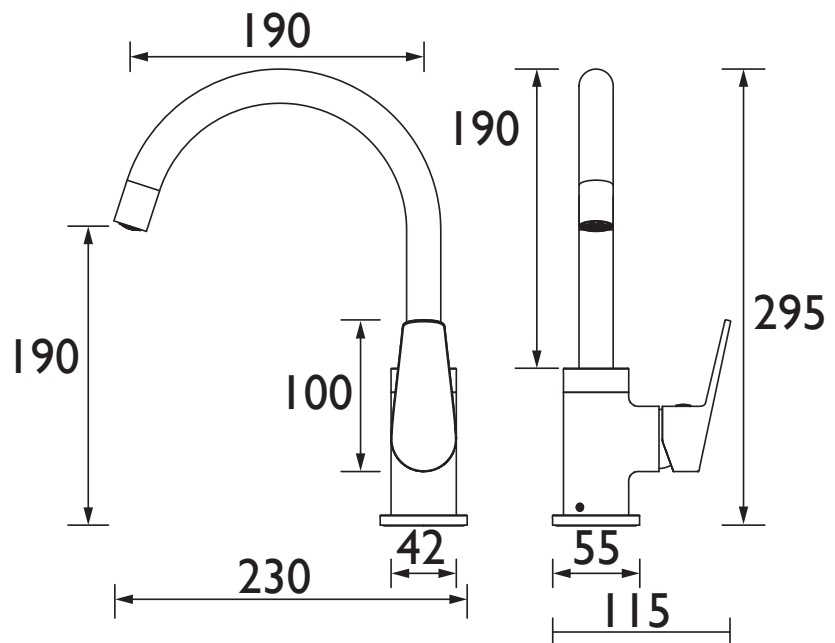

RSP EFSNK SS

RASPBERRY Tap Range Raspberry Easyfit Monobloc Sink Mixer Stainless Steel

Features:

- Unique patented top fix design, for simple installation from above the sink.
- Simply drop and twist the top fix base into the tap hole from above, and lock into place with the Allen key provided.
- Two supplied isolation valves and flexi tails mean you can connect to the water supply at this point and isolate the base.
- Push the tap on to the base and secure into position with the supplied Easyfit tool and screws.
- Everything you need in the box including an Allen key, isolation valves, Top Fix Easyfit base, Easyfit tool and flexi tails
- Swivel spout for easy use
- Long life ceramic cartridge for added durability and ease of use
- High quality metal fixings for security and durability
- Also available in other finishes.
- 10 year parts and 1 year labour guarantee for peace of mind.

Product Certifications:

WRAS Cert. Number: 1911936
WRAS Expiry Date: 30/11/2024

Specification

Product Type:	Kitchen Taps
Main Construction Material:	Brass
Mount Type:	Deck Mounted
Handle Type:	Lever Handle
Connection Inlet:	1/2" BSP Flexible Tails
Connection Outlet:	Anti Splash
Number of Tap Holes:	1
Maximum Fitting Depth (mm):	35mm
Valve/Cartridge Type:	35mm Cartridge
Plumbing System Requirements:	Suitable for all plumbing systems
Minimum Dynamic Pressure (bar):	0.3 bar
Maximum Dynamic Pressure (bar):	5.0 bar
Maximum Hot Water Temperature °C:	65°C
Maximum Static Pressure (bar):	10 bar
Flow Type:	Single Flow
Isolation Included:	Yes

Dimensions (measurements in mm)

Flow Rates (l/min)

System Pressure (bar)	0.3	0.5	1	2	3	5
RSP EFSNK SS (mixed)	6.7	8.8	13.2	19	23.6	30.3

TECHNICAL DATA SHEET

BRISTAN

D4