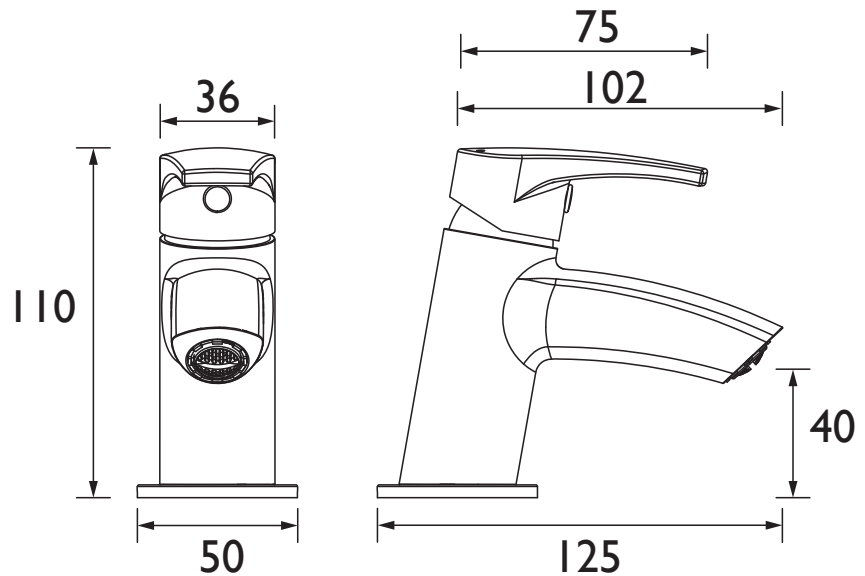

### Specification

Product Type:	Bathroom Taps
Main Construction Material:	Brass
Mount Type:	Deck Mounted
Handle Type:	Lever Handle
Connection Inlet:	1/2" BSP Flexible Tails
Connection Outlet:	M18.5 Coin-Slot Aerator
Number of Tap Holes:	1
Valve/Cartridge Type:	25mm Cartridge
Plumbing System Requirements:	Suitable for all plumbing systems
Minimum Dynamic Pressure (bar):	0.3 bar
Maximum Dynamic Pressure (bar):	5.0 bar
Maximum Hot Water Temperature °C:	65°C
Maximum Static Pressure (bar):	10 bar
Flow Type:	Single Flow
Isolation Included:	No

### Dimensions (measurements in mm)