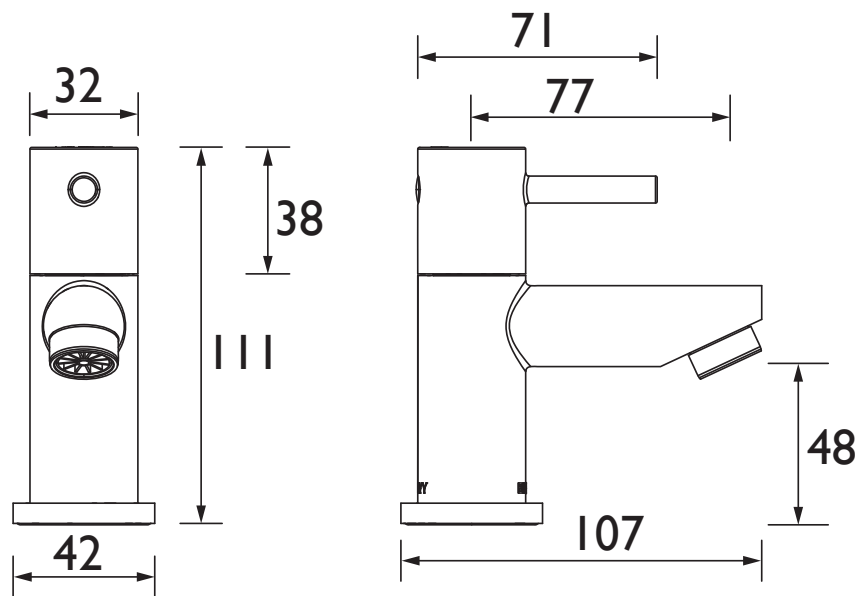

BTZ 1/2 C

BLITZ Tap Range Blitz BasinTaps Chrome

Features:

- Long life 1/4 turn ceramic disc valves for added durability and smooth control.
- Robust metal fixing nut to secure the tap in place reducing the risk of loosening over time.
- A hard-wearing, flawless, scratch resistant chrome finish that lasts for years. Salt spray tested to ensure added durability.
- 10 year parts and 1 year labour guarantee for peace of mind.
- Co-ordinating Bathroom taps, Recess shower and Accessories available.

Product Certifications:

WRAS Cert. Number: 2006903
WRAS Expiry Date: 30/06/2025

For more products, visit our website:
<http://www.bristan.com>

Specification

Product Type:	Bathroom Taps
Main Construction Material:	Brass
Mount Type:	Deck Mounted
Handle Type:	Lever Handles
Connection Inlet:	1/2" BSP
Connection Outlet:	M18 Flow Straightener
Number of Tap Holes:	2
Valve/Cartridge Type:	1/2" Ceramic Disc Valve
Plumbing System Requirements:	Suitable for all plumbing systems
Minimum Dynamic Pressure (bar):	0.2 bar
Maximum Dynamic Pressure (bar):	5.0 bar
Maximum Hot Water Temperature °C:	65°C
Maximum Static Pressure (bar):	10 bar
Flow Type:	Single Flow
Isolation Included:	No

Dimensions (measurements in mm)

Flow Rates (l/min)

System Pressure (bar)	0.2	0.5	1	2	3	5
BTZ 1/2 C (mixed)	13.6	21.5	30.4	43	52.8	68

TECHNICAL DATA SHEET

BRISTAN

D11