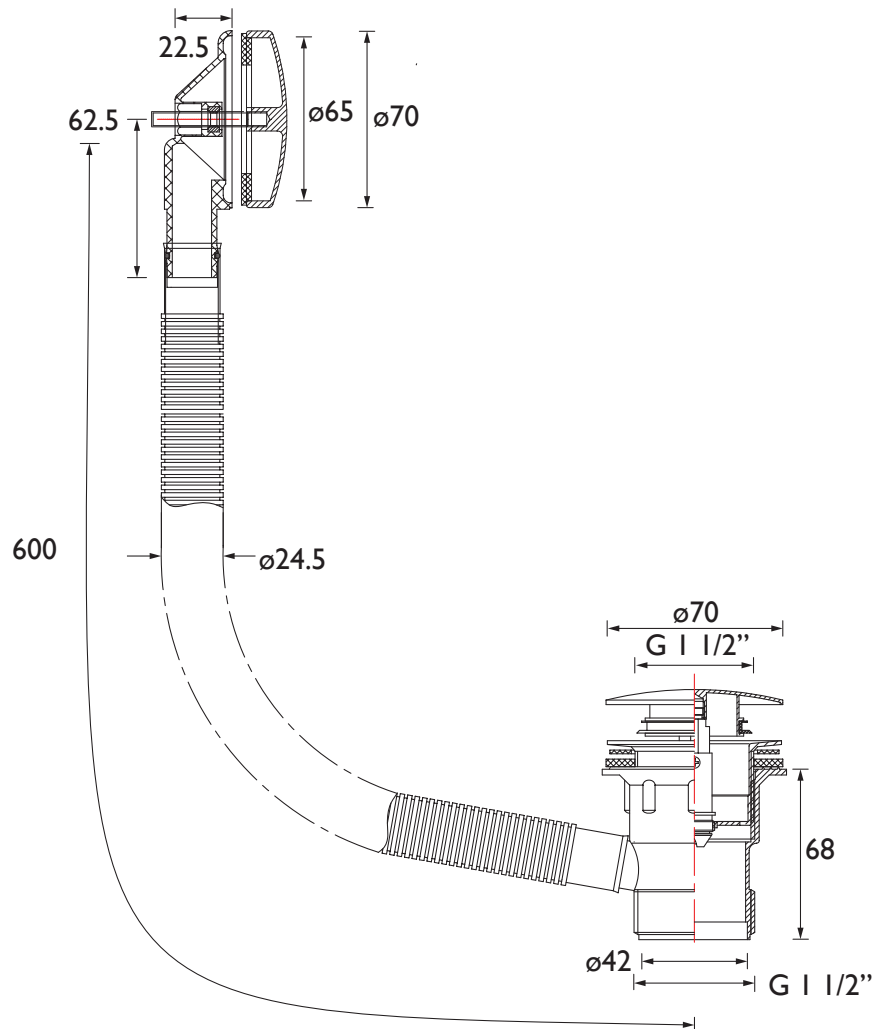

## Wastes Round Clicker Bath Waste with Overflow Black

### Specification

Contemporary or Traditional:	Contemporary
Main Construction Material:	Brass; ABS
Connection Inlet:	G1 1/2"
Waste Flow Rate (litres per minute):	70.7
What's in the Box?:	1x Screw-in Waste Body, 1x Waste Body, 1x Rubber Washer, 1x Silicon Washer, 1x Clicker Mechanism, 1x Overflow Tube, 1x Overflow Body, 1x Overflow Face, 2x Rubber Washers

### Dimensions (measurements in mm)