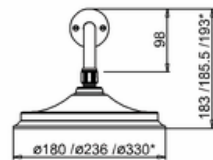

Burlington®

Simply Exclusive
Fabulous yet simplistic bathrooms

* Three options of shower heads
(6 inch, 9 inch and 12 inch)