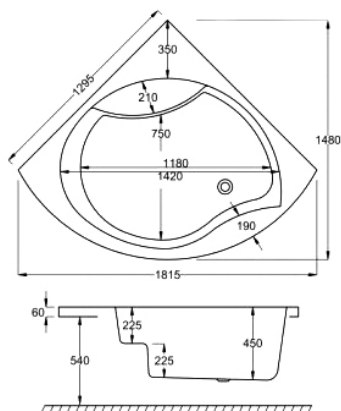

TRANQUILITY

L 1300MM
W 1300MM

	5MM	CARRONITE
TRANQUILITY	✓	✓
AFFINITY 1300 PANEL	✓	✓

Carronite

Panel

Whirlpool

WATER CAPACITY

295 LTR

This measurement is taken to the overflow

WHIRLPOOL COMPATIBLE

C-LENDA SYSTEMS

1, 2, 3, 4, 5, 6

KIT REFERENCES

STANDARD - AK-08-C

CARRONITE - AK-08-C