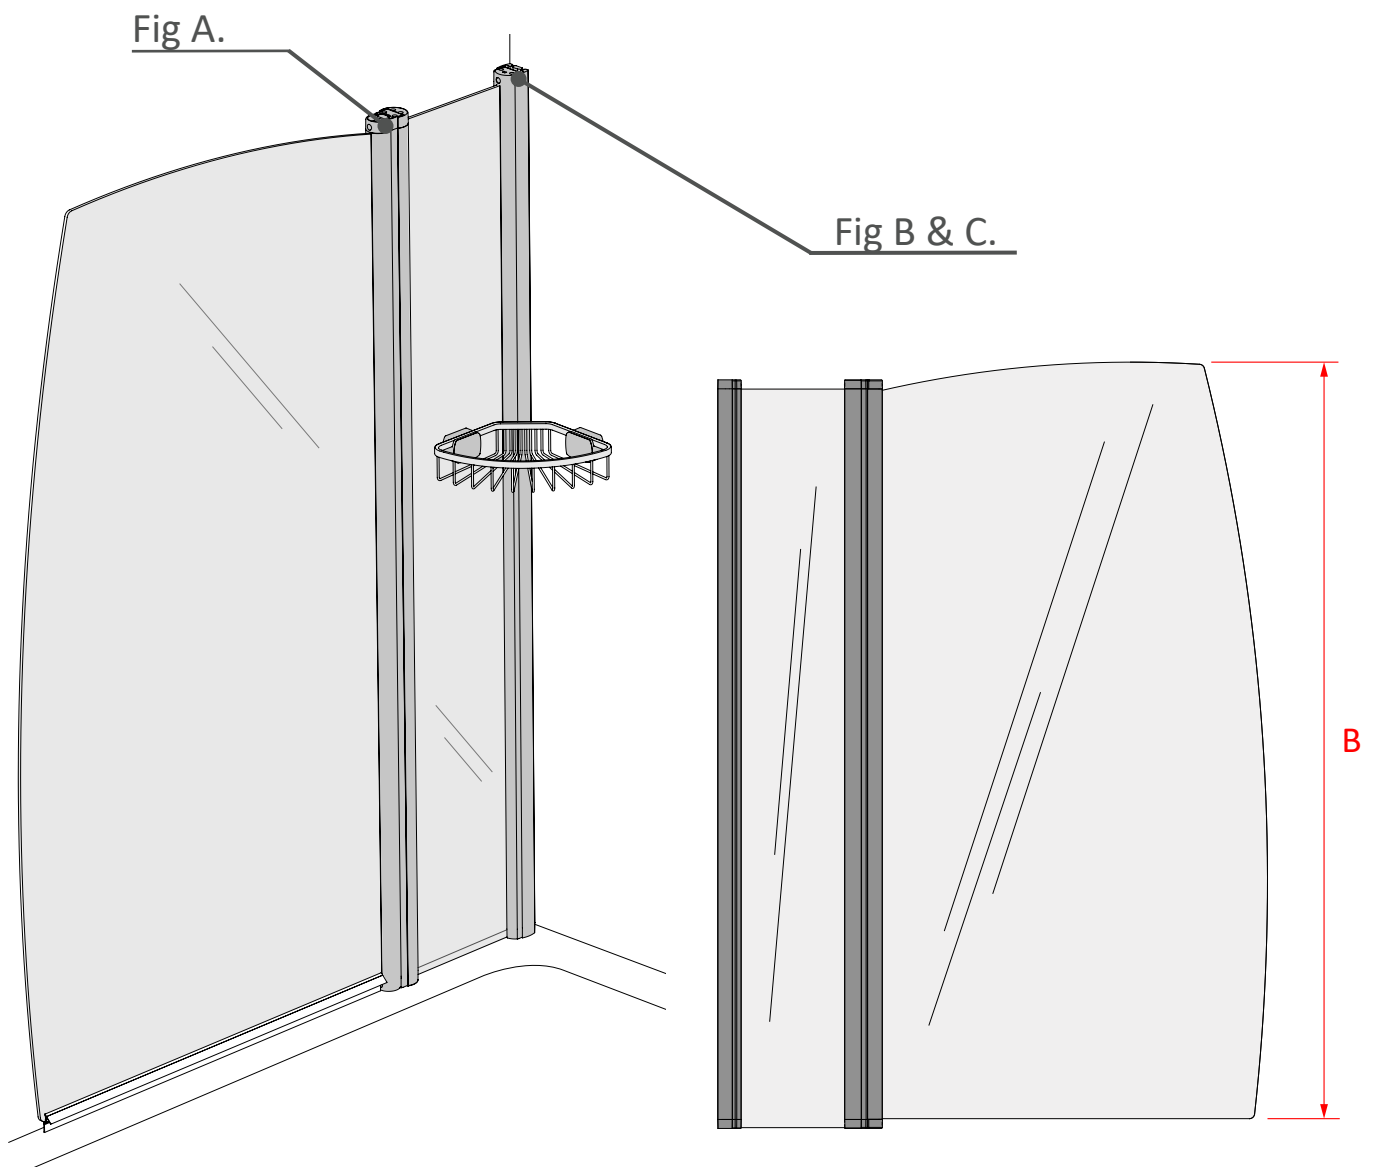

BATHSCREEN WITH PANEL SFR, SFQ, SFS

PRODUCT CODE	DESCRIPTION	WIDTH (A)	ADJUSTMENT	GLASS HEIGHT (B)	GLASS THICKNESS
SFR80CUC	CURVED WITH PANEL	1050	28 (1036-1064)	1400	5
SFR802CUC	COMPACT CURVED WITH PANEL	800	28 (786-814)	1400	5
SFQ105CUC	SQUARE WITH PANEL	1050	28 (1036-1064)	1400	5
SFS105CUC	SAIL WITH PANEL CHROME	1050	28 (1036-1064)	1400	5

All dimensions are in mm.