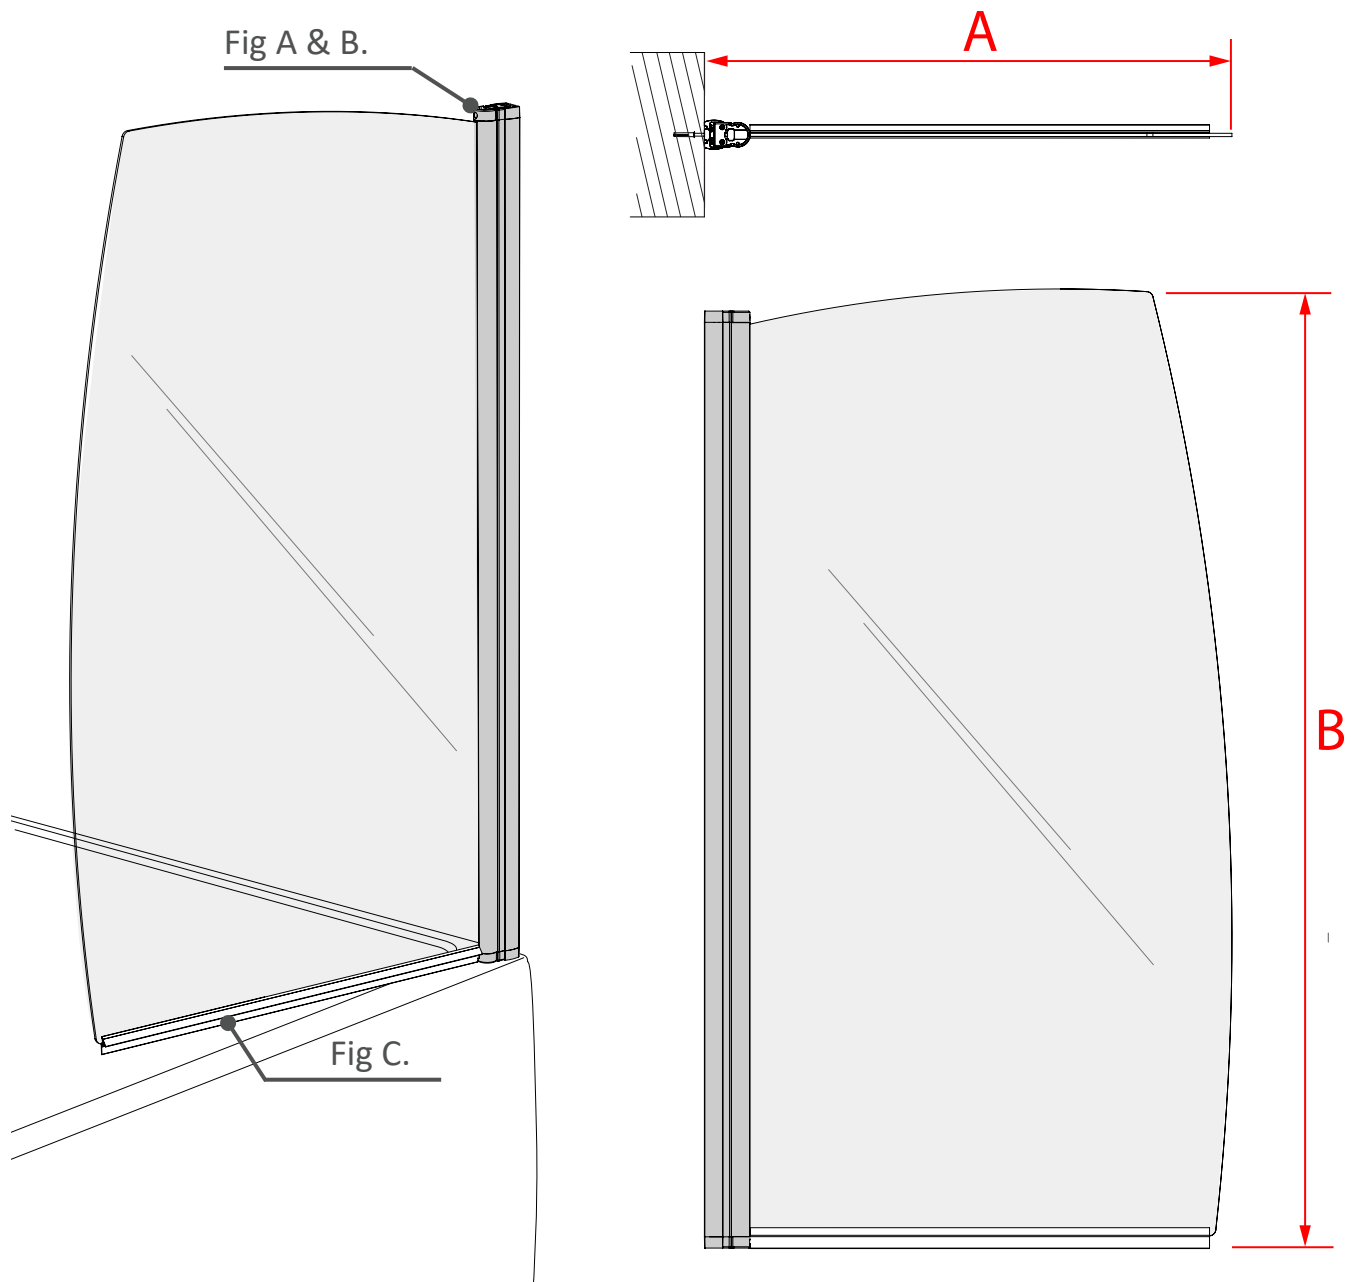

TECHNICAL DATA SHEET

BATHSCREENS

PRODUCT CODES

SFR80CUC
SFR55CUC
SFQ80CUC
SFS80CUC
SFR105CUC
SFR802CUC
SFQ105CUC
SFS105CUC
SCS15CUC
SFD4CUC
SFD5CUC

SFS, SFQ AND SFR BATHSCREENS

PRODUCT CODE	DESCRIPTION	WIDTH (A)	ADJUSTMENT	GLASS HEIGHT (B)	GLASS THICKNESS
SFR80CUC	CURVED SHOWER SCREEN	800	14 (248-263)	1400	5
SFR55CUC	COMPACT CURVED SHOWER SCREEN	550	14 (543-557)	1400	5
SFQ80CUC	SQUARE SHOWER SCREEN	800	14 (793-807)	1400	5
SFS80CUC	SAIL SHOWER SCREEN	800	14 (793-807)	1400	5

All dimensions are in mm.

SFS, SFQ AND SFR BATHSCREENS PARTS

Instruction Leaflet: 71256 00
Screw Pack: 80286

Fig A.

Fig C.

FLIPPER SEAL
(DEFLECTOR FACES INWARDS)
SFR/SFQ 40149
SFS 40150
SFR55 40151

Fig B.

BATHSCREEN PIVOTING DIMENSIONS

BATHSCREEN WITH PANEL SFR, SFQ, SFS

PRODUCT CODE	DESCRIPTION	WIDTH (A)	ADJUSTMENT	GLASS HEIGHT (B)	GLASS THICKNESS
SFR80CUC	CURVED WITH PANEL	1050	28 (1036-1064)	1400	5
SFR802CUC	COMPACT CURVED WITH PANEL	800	28 (786-814)	1400	5
SFQ105CUC	SQUARE WITH PANEL	1050	28 (1036-1064)	1400	5
SFS105CUC	SAIL WITH PANEL CHROME	1050	28 (1036-1064)	1400	5

SHOWER CURTAIN SCREEN

PRODUCT CODE	DESCRIPTION	WIDTH (A)	ADJUSTMENT	GLASS HEIGHT (B)	GLASS THICKNESS
SCS15CUC	SHOWER CURTAIN SCREEN	250	14 (248-262)	1400	4

All dimensions are in mm

SHOWER CURTAIN SCREEN PARTS