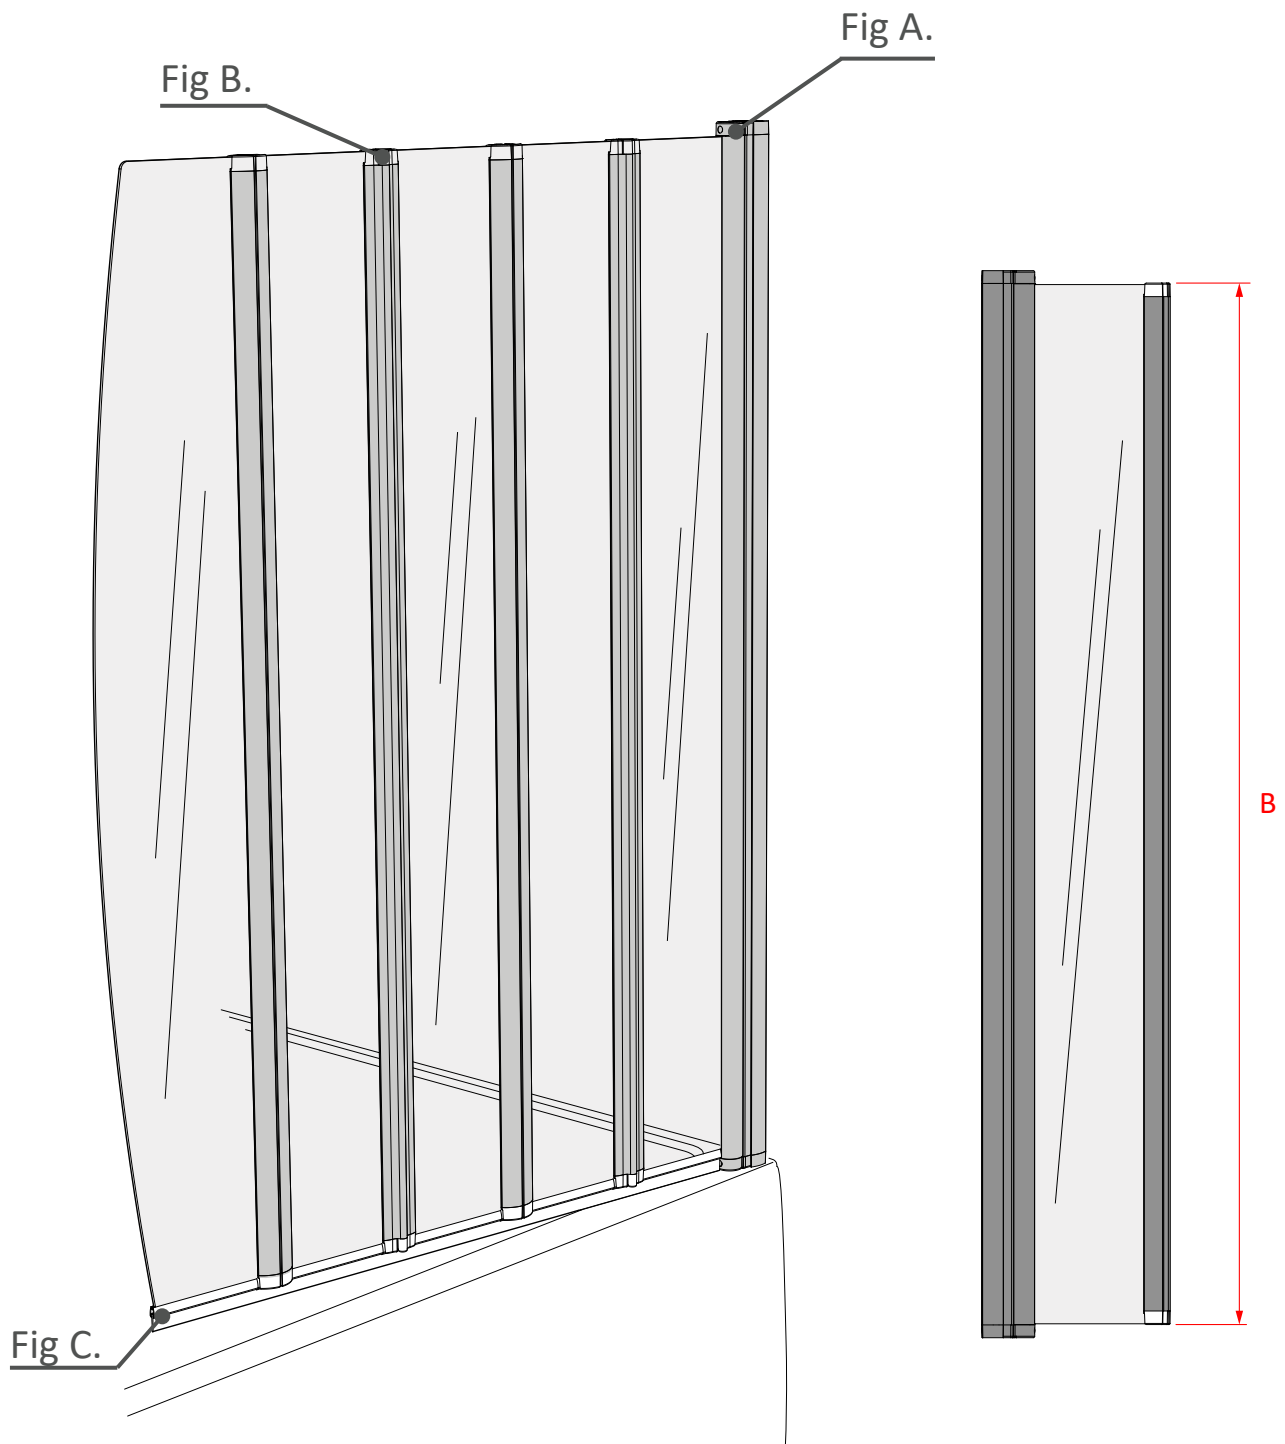

TECHNICAL DATA SHEET

BATHSCREENS

PRODUCT CODES

SFR80CUC
SFR55CUC
SFQ80CUC
SFS80CUC
SFR105CUC
SFR802CUC
SFQ105CUC
SFS105CUC
SCS15CUC
SFD4CUC
SFD5CUC

SFS, SFQ AND SFR BATHSCREENS

PRODUCT CODE	DESCRIPTION	WIDTH (A)	ADJUSTMENT	GLASS HEIGHT (B)	GLASS THICKNESS
SFR80CUC	CURVED SHOWER SCREEN	800	14 (248-263)	1400	5
SFR55CUC	COMPACT CURVED SHOWER SCREEN	550	14 (543-557)	1400	5
SFQ80CUC	SQUARE SHOWER SCREEN	800	14 (793-807)	1400	5
SFS80CUC	SAIL SHOWER SCREEN	800	14 (793-807)	1400	5

SHOWER CURTAIN SCREEN

PRODUCT CODE	DESCRIPTION	WIDTH (A)	ADJUSTMENT	GLASS HEIGHT (B)	GLASS THICKNESS
SCS15CUC	SHOWER CURTAIN SCREEN	250	14 (248-262)	1400	4

All dimensions are in mm

SHOWER CURTAIN SCREEN PARTS

Fig A & B.

Instruction Leaflet: 71256 00

Screw Pack: 80286

4 & 5 PANEL FOLDING BATHSCREEN

PRODUCT CODE	DESCRIPTION	WIDTH OPEN	WIDTH CLOSED	ADJUSTMENT	GLASS HEIGHT (B)	GLASS THICKNESS
SFD4CUC	FOLDING 4 PANEL	865	245	14	1400	4
SFD5CUC	FOLDING 5 PANEL	1060	245	14	1400	4

All dimensions are in mm

FOLDING BATHTHSCREEN PARTS

Fig A.

Instruction Leaflet: 70895 00
Screw Pack: 80286

Fig B.

FOLDING BATHSCREEN PARTS

Fig C. FLIPPER SEAL

4 Panel 40109
5 Panel 40111