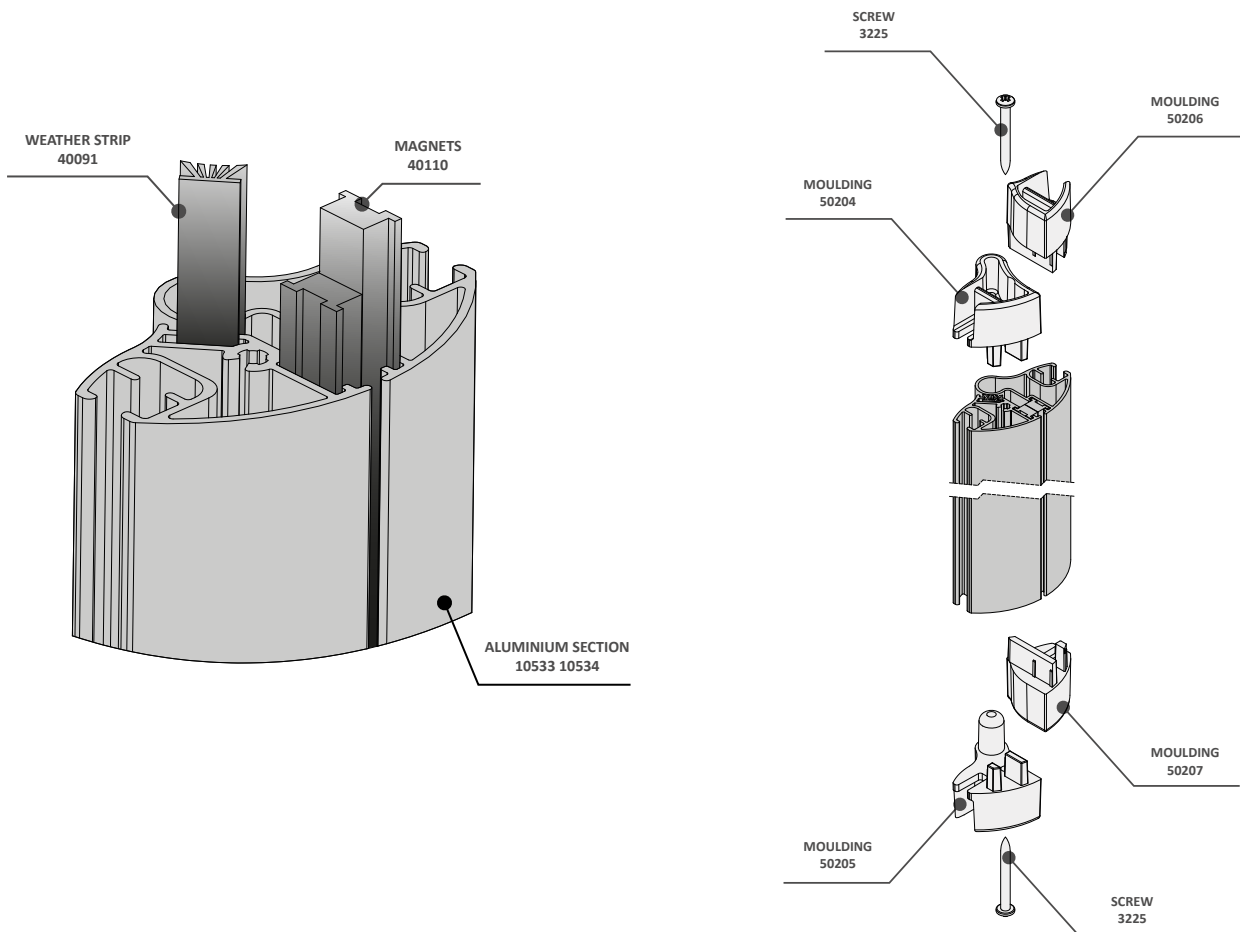

TECHNICAL DATA SHEET

BATHSCREENS

PRODUCT CODES

SFR80CUC
SFR55CUC
SFQ80CUC
SFS80CUC
SFR105CUC
SFR802CUC
SFQ105CUC
SFS105CUC
SCS15CUC
SFD4CUC
SFD5CUC

SFS, SFQ AND SFR BATHSCREENS

PRODUCT CODE	DESCRIPTION	WIDTH (A)	ADJUSTMENT	GLASS HEIGHT (B)	GLASS THICKNESS
SFR80CUC	CURVED SHOWER SCREEN	800	14 (248-263)	1400	5
SFR55CUC	COMPACT CURVED SHOWER SCREEN	550	14 (543-557)	1400	5
SFQ80CUC	SQUARE SHOWER SCREEN	800	14 (793-807)	1400	5
SFS80CUC	SAIL SHOWER SCREEN	800	14 (793-807)	1400	5

Fig A & B.

Instruction Leaflet: 71256 00

Screw Pack: 80286

4 & 5 PANEL FOLDING BATHSCREEN

PRODUCT CODE	DESCRIPTION	WIDTH OPEN	WIDTH CLOSED	ADJUSTMENT	GLASS HEIGHT (B)	GLASS THICKNESS
SFD4CUC	FOLDING 4 PANEL	865	245	14	1400	4
SFD5CUC	FOLDING 5 PANEL	1060	245	14	1400	4

All dimensions are in mm

FOLDING BATHTHSCREEN PARTS

Fig A.

Instruction Leaflet: 70895 00
Screw Pack: 80286

Fig B.

FOLDING BATHSCREEN PARTS

Fig C. FLIPPER SEAL

4 Panel 40109
5 Panel 40111

FOLDING BATHSCREEN DIMENSIONS

- All dimensions are in mm
- Glass 4mm thick

CUSTOMER CARELINE 01460 256080

www.coram.co.uk

technicalsupport@coram.co.uk

Coram Showers, Conquest Business Park
Cad Road, Ilton, Somerset, TA19 9EA