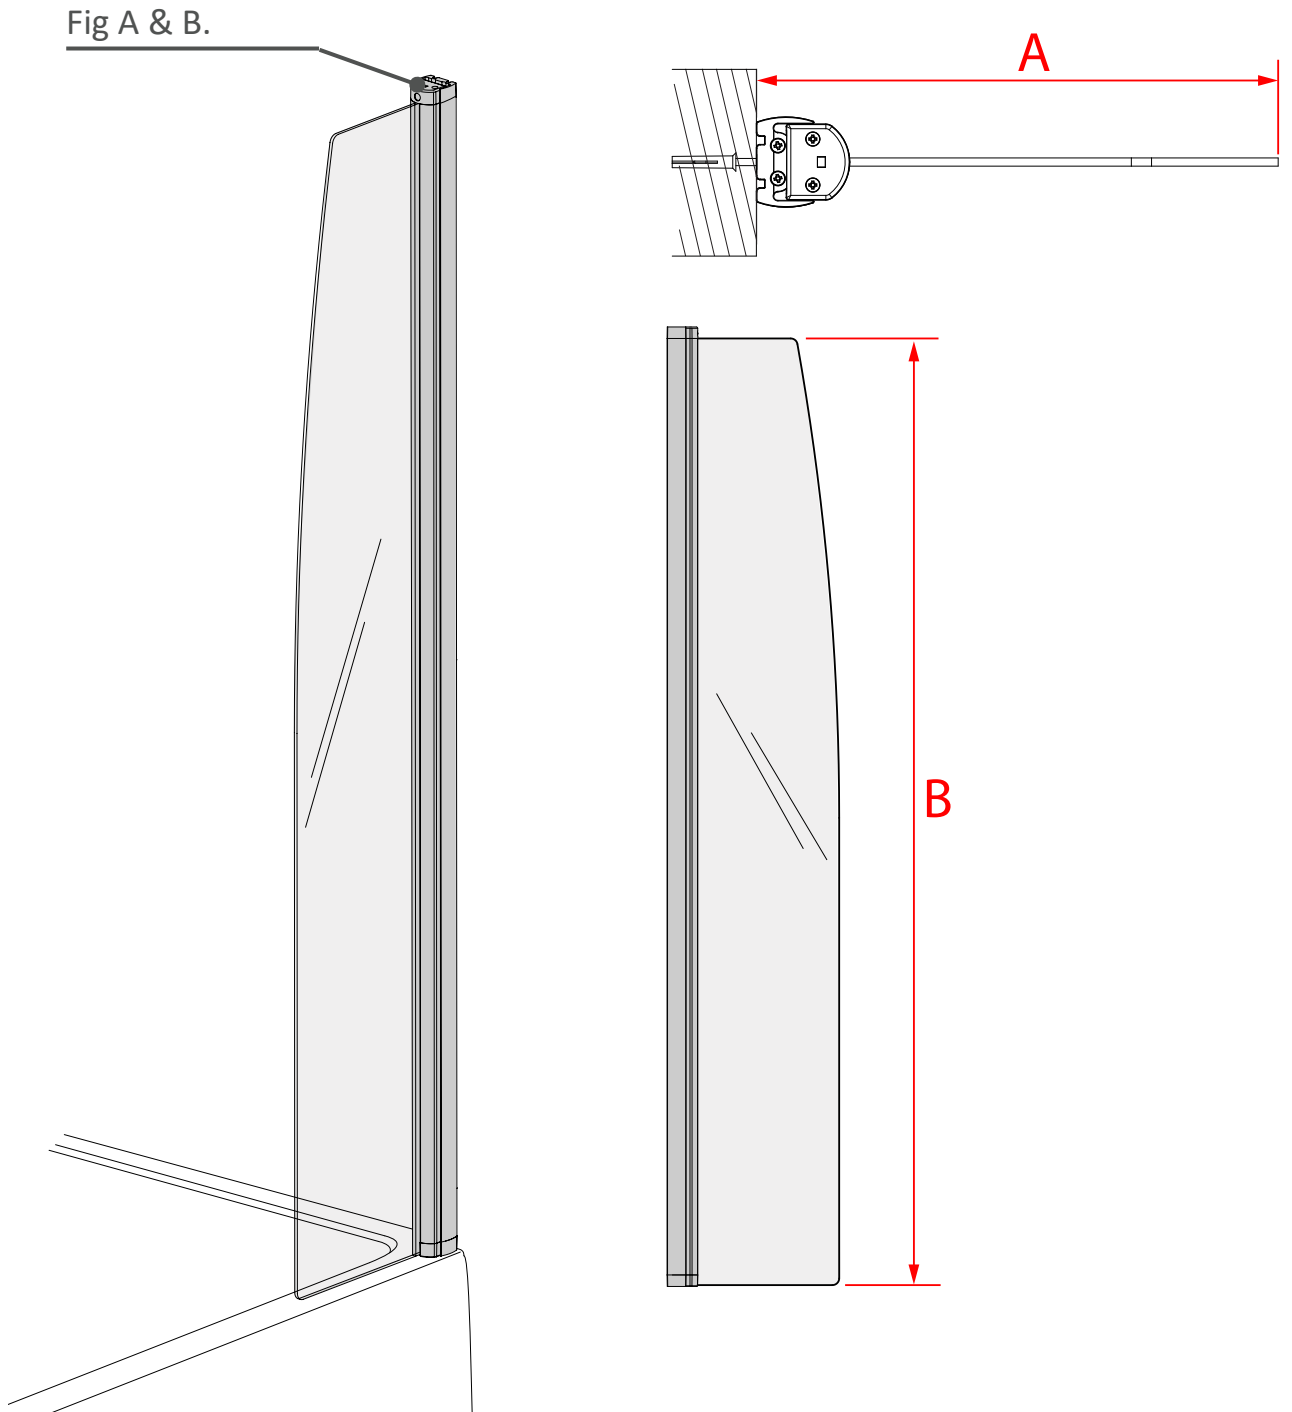

TECHNICAL DATA SHEET

BATHSCREENS

PRODUCT CODES

SFR80CUC
SFR55CUC
SFQ80CUC
SFS80CUC
SFR105CUC
SFR802CUC
SFQ105CUC
SFS105CUC
SCS15CUC
SFD4CUC
SFD5CUC

SFS, SFQ AND SFR BATHSCREENS

PRODUCT CODE	DESCRIPTION	WIDTH (A)	ADJUSTMENT	GLASS HEIGHT (B)	GLASS THICKNESS
SFR80CUC	CURVED SHOWER SCREEN	800	14 (248-263)	1400	5
SFR55CUC	COMPACT CURVED SHOWER SCREEN	550	14 (543-557)	1400	5
SFQ80CUC	SQUARE SHOWER SCREEN	800	14 (793-807)	1400	5
SFS80CUC	SAIL SHOWER SCREEN	800	14 (793-807)	1400	5

BATHSCREEN WITH PANEL SFR, SFQ, SFS

PRODUCT CODE	DESCRIPTION	WIDTH (A)	ADJUSTMENT	GLASS HEIGHT (B)	GLASS THICKNESS
SFR80CUC	CURVED WITH PANEL	1050	28 (1036-1064)	1400	5
SFR802CUC	COMPACT CURVED WITH PANEL	800	28 (786-814)	1400	5
SFQ105CUC	SQUARE WITH PANEL	1050	28 (1036-1064)	1400	5
SFS105CUC	SAIL WITH PANEL CHROME	1050	28 (1036-1064)	1400	5

All dimensions are in mm.

BATHSCREEN WITH PANEL DETAILS & DIMENSIONS

Instruction Leaflet: 71263 00
Screw Pack: 80442

Fig A.

Fig B.

Fig C.

BATHSCREEN WITH PANEL PIVOTING DIMENSIONS

BATHSCREEN BASKET

SHOWER CURTAIN SCREEN

PRODUCT CODE	DESCRIPTION	WIDTH (A)	ADJUSTMENT	GLASS HEIGHT (B)	GLASS THICKNESS
SCS15CUC	SHOWER CURTAIN SCREEN	250	14 (248-262)	1400	4

All dimensions are in mm

SHOWER CURTAIN SCREEN PARTS