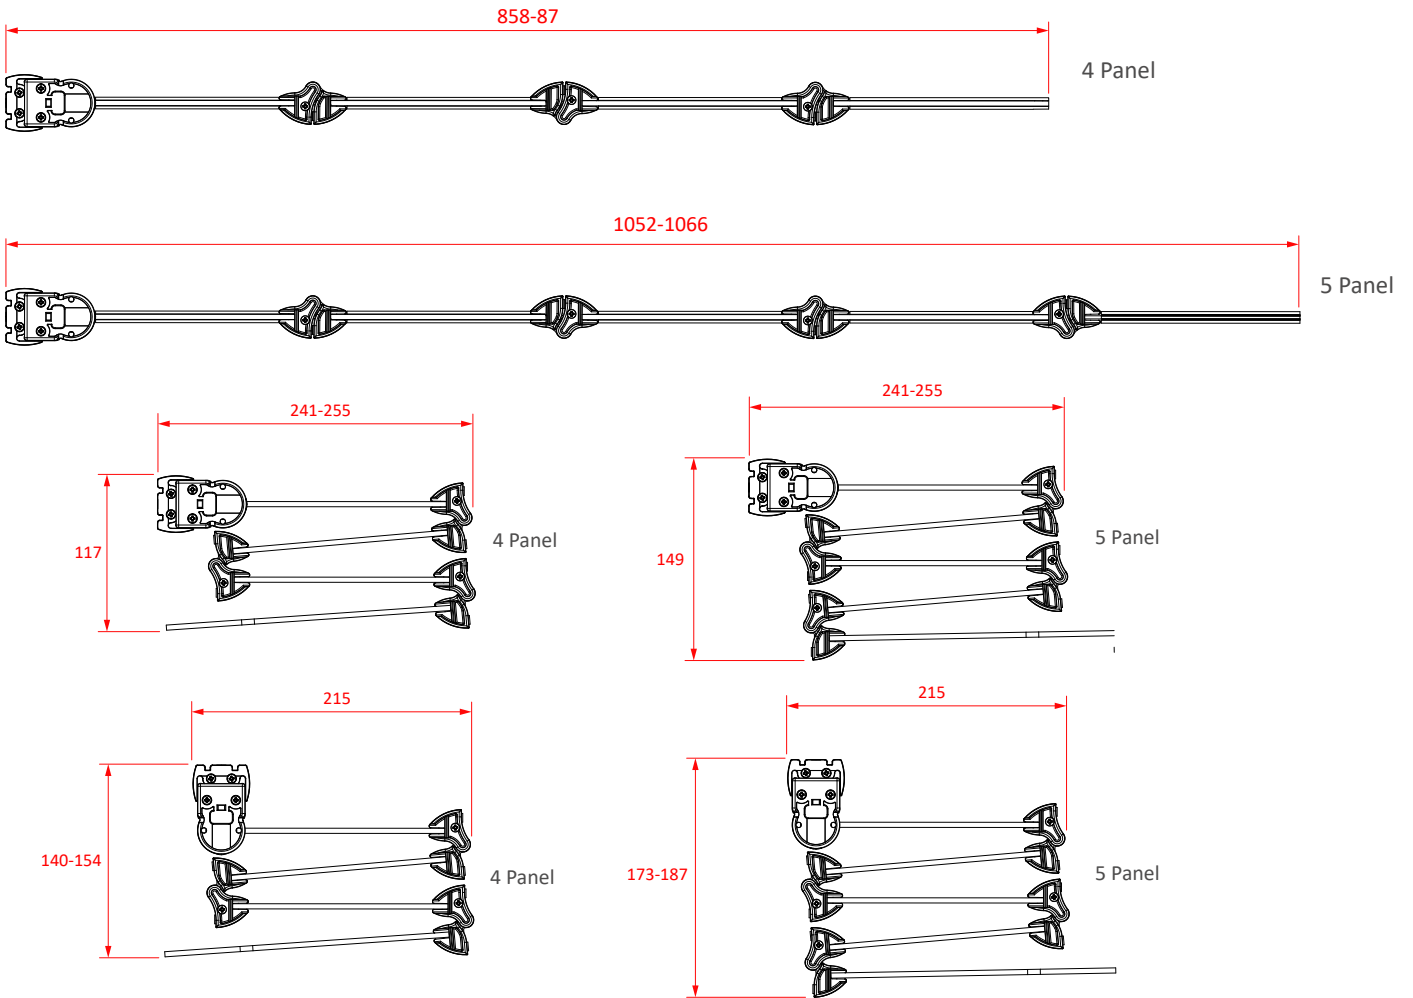

TECHNICAL DATA SHEET

BATHSCREENS

PRODUCT CODES

SFR80CUC
SFR55CUC
SFQ80CUC
SFS80CUC
SFR105CUC
SFR802CUC
SFQ105CUC
SFS105CUC
SCS15CUC
SFD4CUC
SFD5CUC

SFS, SFQ AND SFR BATHSCREENS

PRODUCT CODE	DESCRIPTION	WIDTH (A)	ADJUSTMENT	GLASS HEIGHT (B)	GLASS THICKNESS
SFR80CUC	CURVED SHOWER SCREEN	800	14 (248-263)	1400	5
SFR55CUC	COMPACT CURVED SHOWER SCREEN	550	14 (543-557)	1400	5
SFQ80CUC	SQUARE SHOWER SCREEN	800	14 (793-807)	1400	5
SFS80CUC	SAIL SHOWER SCREEN	800	14 (793-807)	1400	5

SHOWER CURTAIN SCREEN

PRODUCT CODE	DESCRIPTION	WIDTH (A)	ADJUSTMENT	GLASS HEIGHT (B)	GLASS THICKNESS
SCS15CUC	SHOWER CURTAIN SCREEN	250	14 (248-262)	1400	4

All dimensions are in mm

SHOWER CURTAIN SCREEN PARTS

All dimensions are in mm

FOLDING BATHTHSCREEN PARTS

Fig A.

Instruction Leaflet: 70895 00
Screw Pack: 80286

Fig B.

FOLDING BATHSCREEN PARTS

Fig C. FLIPPER SEAL

4 Panel 40109
5 Panel 40111

FOLDING BATHSCREEN DIMENSIONS

- All dimensions are in mm
- Glass 4mm thick

CUSTOMER CARELINE 01460 256080

www.coram.co.uk

technicalsupport@coram.co.uk

Coram Showers, Conquest Business Park
Cad Road, Ilton, Somerset, TA19 9EA