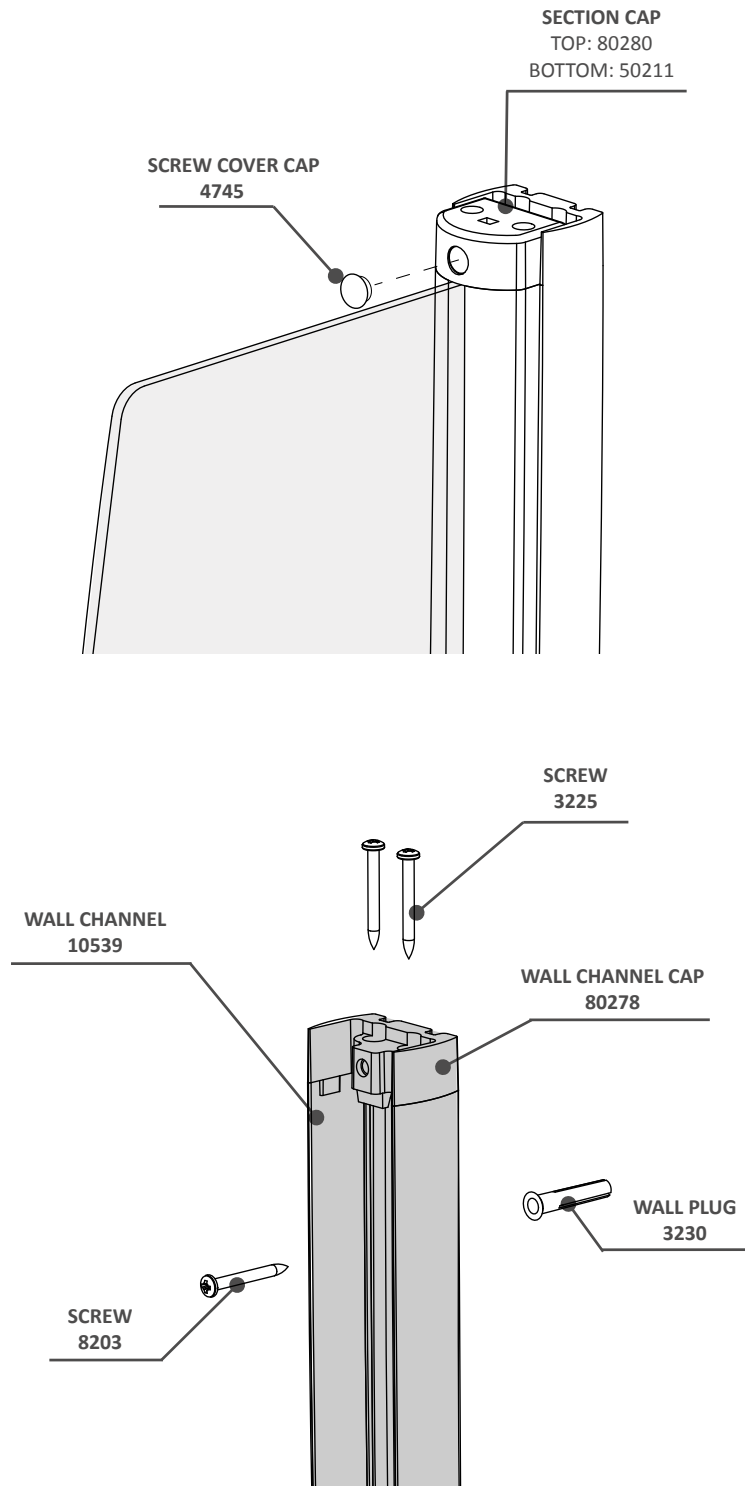

TECHNICAL DATA SHEET

BATHSCREENS

PRODUCT CODES

SFR80CUC
SFR55CUC
SFQ80CUC
SFS80CUC
SFR105CUC
SFR802CUC
SFQ105CUC
SFS105CUC
SCS15CUC
SFD4CUC
SFD5CUC

SFS, SFQ AND SFR BATHSCREENS

PRODUCT CODE	DESCRIPTION	WIDTH (A)	ADJUSTMENT	GLASS HEIGHT (B)	GLASS THICKNESS
SFR80CUC	CURVED SHOWER SCREEN	800	14 (248-263)	1400	5
SFR55CUC	COMPACT CURVED SHOWER SCREEN	550	14 (543-557)	1400	5
SFQ80CUC	SQUARE SHOWER SCREEN	800	14 (793-807)	1400	5
SFS80CUC	SAIL SHOWER SCREEN	800	14 (793-807)	1400	5

All dimensions are in mm.

BATHSCREEN WITH PANEL DETAILS & DIMENSIONS

Instruction Leaflet: 71263 00
Screw Pack: 80442

Fig A.

Fig B.

Fig C.

BATHSCREEN WITH PANEL PIVOTING DIMENSIONS

BATHSCREEN BASKET

SHOWER CURTAIN SCREEN

PRODUCT CODE	DESCRIPTION	WIDTH (A)	ADJUSTMENT	GLASS HEIGHT (B)	GLASS THICKNESS
SCS15CUC	SHOWER CURTAIN SCREEN	250	14 (248-262)	1400	4

All dimensions are in mm

SHOWER CURTAIN SCREEN PARTS

Fig A & B.

Instruction Leaflet: 71256 00

Screw Pack: 80286

4 & 5 PANEL FOLDING BATHSCREEN

PRODUCT CODE	DESCRIPTION	WIDTH OPEN	WIDTH CLOSED	ADJUSTMENT	GLASS HEIGHT (B)	GLASS THICKNESS
SFD4CUC	FOLDING 4 PANEL	865	245	14	1400	4
SFD5CUC	FOLDING 5 PANEL	1060	245	14	1400	4