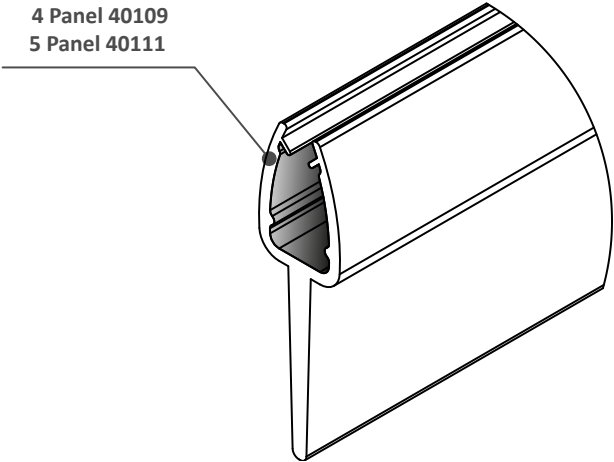

SHOWER CURTAIN SCREEN

PRODUCT CODE	DESCRIPTION	WIDTH (A)	ADJUSTMENT	GLASS HEIGHT (B)	GLASS THICKNESS
SCS15CUC	SHOWER CURTAIN SCREEN	250	14 (248-262)	1400	4

All dimensions are in mm

SHOWER CURTAIN SCREEN PARTS

Fig A & B.

Instruction Leaflet: 71256 00

Screw Pack: 80286

4 & 5 PANEL FOLDING BATHSCREEN

PRODUCT CODE	DESCRIPTION	WIDTH OPEN	WIDTH CLOSED	ADJUSTMENT	GLASS HEIGHT (B)	GLASS THICKNESS
SFD4CUC	FOLDING 4 PANEL	865	245	14	1400	4
SFD5CUC	FOLDING 5 PANEL	1060	245	14	1400	4

All dimensions are in mm

FOLDING BATHTHSCREEN PARTS

Fig A.

Instruction Leaflet: 70895 00
Screw Pack: 80286

Fig B.

FOLDING BATHSCREEN PARTS

Fig C. FLIPPER SEAL

4 Panel 40109
5 Panel 40111

FOLDING BATHSCREEN DIMENSIONS

- All dimensions are in mm
- Glass 4mm thick

CUSTOMER CARELINE 01460 256080

www.coram.co.uk

technicalsupport@coram.co.uk

Coram Showers, Conquest Business Park
Cad Road, Ilton, Somerset, TA19 9EA