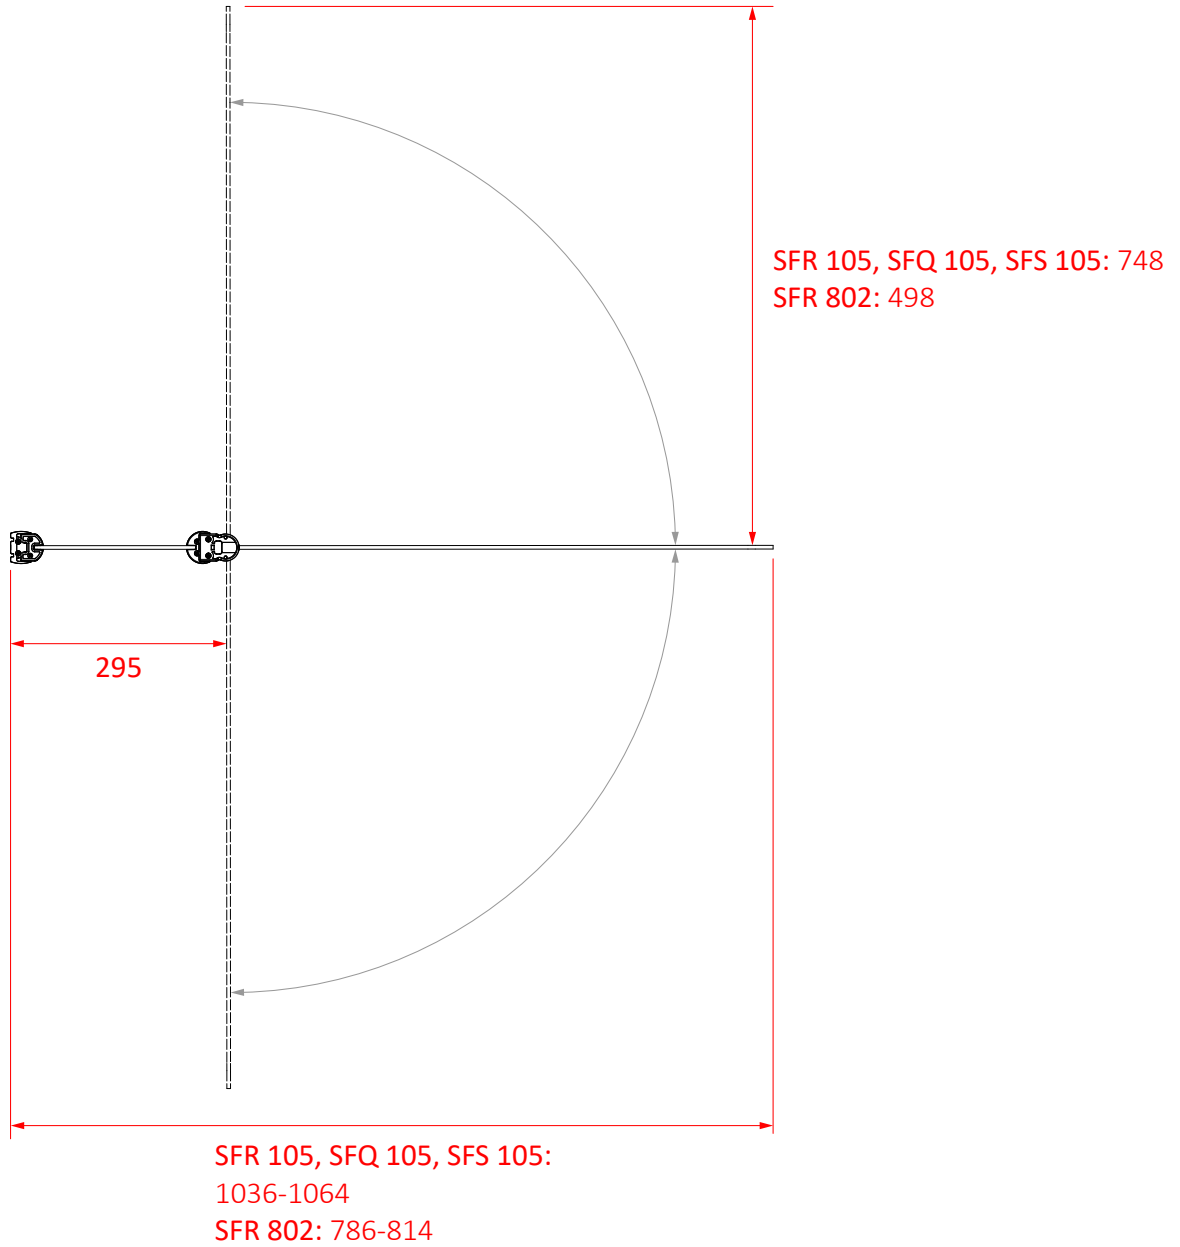

TECHNICAL DATA SHEET

BATHSCREENS

PRODUCT CODES

SFR80CUC
SFR55CUC
SFQ80CUC
SFS80CUC
SFR105CUC
SFR802CUC
SFQ105CUC
SFS105CUC
SCS15CUC
SFD4CUC
SFD5CUC

SFS, SFQ AND SFR BATHSCREENS

PRODUCT CODE	DESCRIPTION	WIDTH (A)	ADJUSTMENT	GLASS HEIGHT (B)	GLASS THICKNESS
SFR80CUC	CURVED SHOWER SCREEN	800	14 (248-263)	1400	5
SFR55CUC	COMPACT CURVED SHOWER SCREEN	550	14 (543-557)	1400	5
SFQ80CUC	SQUARE SHOWER SCREEN	800	14 (793-807)	1400	5
SFS80CUC	SAIL SHOWER SCREEN	800	14 (793-807)	1400	5

BATHSCREEN WITH PANEL SFR, SFQ, SFS

PRODUCT CODE	DESCRIPTION	WIDTH (A)	ADJUSTMENT	GLASS HEIGHT (B)	GLASS THICKNESS
SFR80CUC	CURVED WITH PANEL	1050	28 (1036-1064)	1400	5
SFR802CUC	COMPACT CURVED WITH PANEL	800	28 (786-814)	1400	5
SFQ105CUC	SQUARE WITH PANEL	1050	28 (1036-1064)	1400	5
SFS105CUC	SAIL WITH PANEL CHROME	1050	28 (1036-1064)	1400	5

All dimensions are in mm.

BATHSCREEN WITH PANEL DETAILS & DIMENSIONS

Instruction Leaflet: 71263 00
Screw Pack: 80442

Fig A.

Fig B.

Fig C.

BATHSCREEN WITH PANEL PIVOTING DIMENSIONS

BATHSCREEN BASKET

SHOWER CURTAIN SCREEN

PRODUCT CODE	DESCRIPTION	WIDTH (A)	ADJUSTMENT	GLASS HEIGHT (B)	GLASS THICKNESS
SCS15CUC	SHOWER CURTAIN SCREEN	250	14 (248-262)	1400	4

All dimensions are in mm

SHOWER CURTAIN SCREEN PARTS