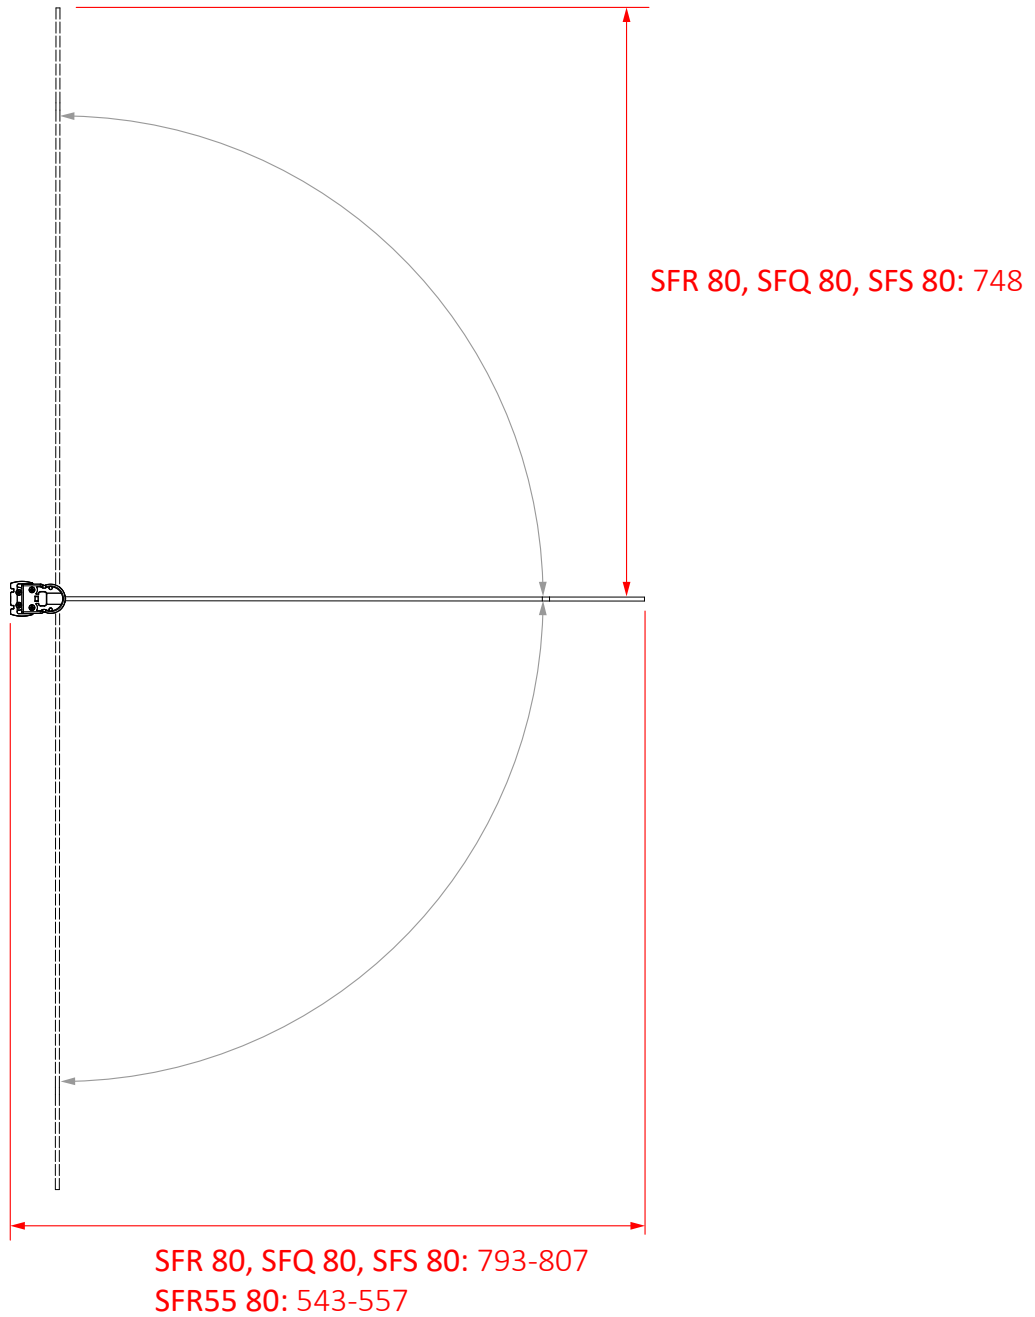

TECHNICAL DATA SHEET

BATHSCREENS

PRODUCT CODES

SFR80CUC
SFR55CUC
SFQ80CUC
SFS80CUC
SFR105CUC
SFR802CUC
SFQ105CUC
SFS105CUC
SCS15CUC
SFD4CUC
SFD5CUC

SFS, SFQ AND SFR BATHSCREENS

PRODUCT CODE	DESCRIPTION	WIDTH (A)	ADJUSTMENT	GLASS HEIGHT (B)	GLASS THICKNESS
SFR80CUC	CURVED SHOWER SCREEN	800	14 (248-263)	1400	5
SFR55CUC	COMPACT CURVED SHOWER SCREEN	550	14 (543-557)	1400	5
SFQ80CUC	SQUARE SHOWER SCREEN	800	14 (793-807)	1400	5
SFS80CUC	SAIL SHOWER SCREEN	800	14 (793-807)	1400	5

All dimensions are in mm.

SFS, SFQ AND SFR BATHSCREENS PARTS

Instruction Leaflet: 71256 00
Screw Pack: 80286

Fig A.

Fig C.

FLIPPER SEAL
(DEFLECTOR FACES INWARDS)
SFR/SFQ 40149
SFS 40150
SFR55 40151

Fig B.

BATHSCREEN PIVOTING DIMENSIONS

BATHSCREEN WITH PANEL SFR, SFQ, SFS

PRODUCT CODE	DESCRIPTION	WIDTH (A)	ADJUSTMENT	GLASS HEIGHT (B)	GLASS THICKNESS
SFR80CUC	CURVED WITH PANEL	1050	28 (1036-1064)	1400	5
SFR802CUC	COMPACT CURVED WITH PANEL	800	28 (786-814)	1400	5
SFQ105CUC	SQUARE WITH PANEL	1050	28 (1036-1064)	1400	5
SFS105CUC	SAIL WITH PANEL CHROME	1050	28 (1036-1064)	1400	5

SHOWER CURTAIN SCREEN

PRODUCT CODE	DESCRIPTION	WIDTH (A)	ADJUSTMENT	GLASS HEIGHT (B)	GLASS THICKNESS
SCS15CUC	SHOWER CURTAIN SCREEN	250	14 (248-262)	1400	4

All dimensions are in mm

SHOWER CURTAIN SCREEN PARTS