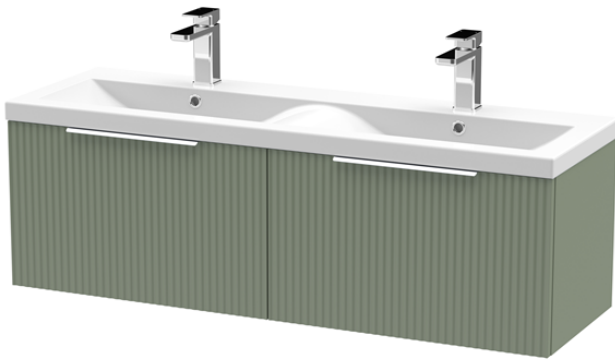

Sales Code: DFF894F

Description: 1200 W/H 2-Drawer Vanity & Double Basin

Packaging Details

Barcode: 5056462679181

Sales Code: FLU894

Description: 600 W/H Single Drawer Unit

Product Dimensions

Height (mm):	359
Width (mm):	600
Depth (mm):	383
Nett Weight (kg):	13

Packaging Dimensions

Height (mm):	380
Width (mm):	620
Depth (mm):	405
Gross Weight (kg):	13.5

Packaging Data

Box Colour:	Brown Cardboard Box - Printed
Box Qty:	0
Label Size:	0 x 0
Label Colour:	Not Applicable
Label Qty:	0

Outer Box Dimensions (If Applicable)

Height (mm):	
Width (mm):	
Depth (mm):	
Gross Weight (kg):	
Barcode:	5056462654690

Product Details

Country of Origin:	China
Fitting Instruction:	No
CE Certification:	
FSC Certified Materials:	Yes
Colour:	Satin Green
Construction Method:	Cam & Wood Dowel
Construction Type:	Rigid
Cabinet Finish:	MFC Painted Gloss
Fascia Finish:	Mdf Painted Gloss
Cabinet Thickness (mm):	16
Fascia Thickness (mm):	18
Drawer Included:	Yes
Drawer Type:	80mm High Metal S/C Inc Galler
No of Shelves:	0
Hinge Type:	Not Applicable
Hinge Included:	No
Adjustable Legs:	No, Not Required
Fixings Included:	Yes
Handle Style:	Modern
Waste Shroud:	Yes
Handle Included:	Yes, Supplied
Handle Type:	D-Shape

Sales Code: CBM424

Description: Double Ceramic Basin 1208X392

Product Dimensions

Height (mm):	390
Width (mm):	1205
Depth (mm):	175
Nett Weight (kg):	27

Packaging Dimensions

Height (mm):	205
Width (mm):	1270
Depth (mm):	510
Gross Weight (kg):	27