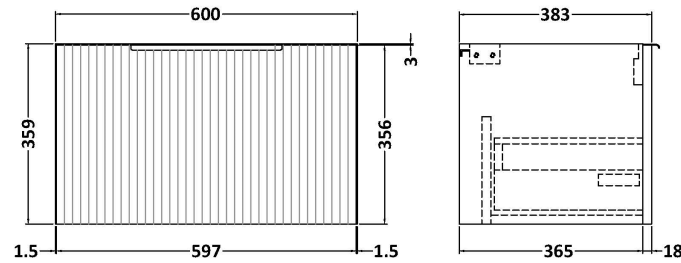

Sales Code: DFF894F

Description: 1200 W/H 2-Drawer Vanity & Double Basin

Packaging Details

Barcode: 5056462679181

Sales Code: FLU894

Description: 600 W/H Single Drawer Unit

Product Dimensions

Height (mm):	359
Width (mm):	600
Depth (mm):	383
Nett Weight (kg):	13

Packaging Dimensions

Height (mm):	380
Width (mm):	620
Depth (mm):	405
Gross Weight (kg):	13.5

Packaging Data

Box Colour:	Brown Cardboard Box - Printed
Box Qty:	0
Label Size:	0 x 0
Label Colour:	Not Applicable
Label Qty:	0

Sales Code: CBM424

Description: Double Ceramic Basin 1208X392

Product Dimensions

Height (mm):	390
Width (mm):	1205
Depth (mm):	175
Nett Weight (kg):	27

Packaging Dimensions

Height (mm):	205
Width (mm):	1270
Depth (mm):	510
Gross Weight (kg):	27

Packaging Data

Box Colour:	Brown Cardboard Box - Printed
Box Qty:	1
Label Size:	100 x 50
Label Colour:	White Label
Label Qty:	2

Outer Box Dimensions (If Applicable)

Height (mm):	
Width (mm):	
Depth (mm):	
Gross Weight (kg):	
Barcode:	5056211875826