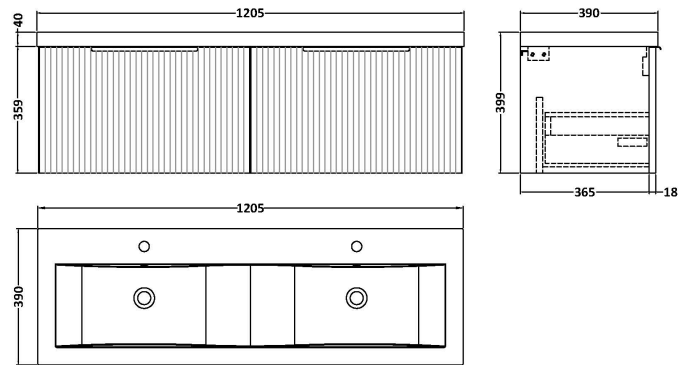

Sales Code: DFF894F

Description: 1200 W/H 2-Drawer Vanity & Double Basin

Packaging Details

Barcode: 5056462679181

Sales Code: FLU894

Description: 600 W/H Single Drawer Unit

Product Dimensions

Height (mm):	359
Width (mm):	600
Depth (mm):	383
Nett Weight (kg):	13

Packaging Dimensions

Height (mm):	380
Width (mm):	620
Depth (mm):	405
Gross Weight (kg):	13.5

Packaging Data

Box Colour:	Brown Cardboard Box - Printed
Box Qty:	0
Label Size:	0 x 0
Label Colour:	Not Applicable
Label Qty:	0

Outer Box Dimensions (If Applicable)

Height (mm):	
Width (mm):	
Depth (mm):	
Gross Weight (kg):	
Barcode:	5056462654690

Product Details

Country of Origin:	China
Fitting Instruction:	No
CE Certification:	
FSC Certified Materials:	Yes
Colour:	Satin Green
Construction Method:	Cam & Wood Dowel
Construction Type:	Rigid
Cabinet Finish:	MFC Painted Gloss
Fascia Finish:	Mdf Painted Gloss
Cabinet Thickness (mm):	16
Fascia Thickness (mm):	18
Drawer Included:	Yes
Drawer Type:	80mm High Metal S/C Inc Galler
No of Shelves:	0
Hinge Type:	Not Applicable
Hinge Included:	No
Adjustable Legs:	No, Not Required
Fixings Included:	Yes
Handle Style:	Modern
Waste Shroud:	Yes
Handle Included:	Yes, Supplied
Handle Type:	D-Shape

Sales Code: CBM424

Description: Double Ceramic Basin 1208X392

Product Dimensions

Height (mm):	390
Width (mm):	1205
Depth (mm):	175
Nett Weight (kg):	27

Packaging Dimensions

Height (mm):	205
Width (mm):	1270
Depth (mm):	510
Gross Weight (kg):	27