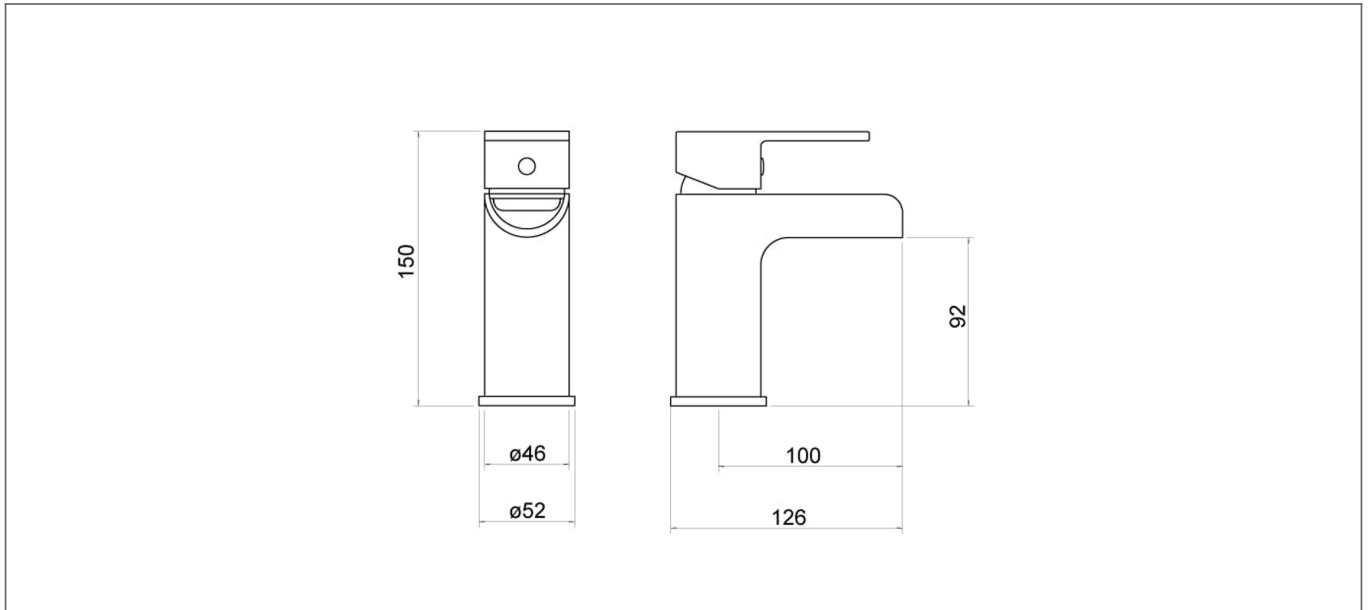

Technical Datasheet

Product Code: **TT502**

Product Description: **Ganton Chrome Mono Basin Mixer**

Specification

Product Guarantee:	Lifetime
Barcode:	5056474502194
Material:	Brass
Handle Type:	Lever
Tap Pressure:	Low Pressure
Min Operating Pressure:	0.2 Bar
Waste Included:	No
Number Of Tap Holes:	1
Projection (mm):	126
Flow Rate 0.1 Bar (L/min):	6.2
Flow Rate 0.5 Bar (L/min):	9.3
Flow Rate 1 Bar (L/min):	12.7
Flow Rate 2 Bar (L/min):	17.8
Flow Rate 3 Bar (L/min):	21.8
Colour:	Chrome

Dimensions: All measurements are in millimetres and are subject to normal manufacturing variations.

Due to a continuing development programme to improve design and performance, we reserve all rights to vary specifications without prior notice. Please note, all accessories are for photographic purposes only.

Technical Datasheet

Product Code: TT502

Product Description: **Ganton Chrome Mono Basin Mixer**

Technical Drawing

Dimensions: All measurements are in millimetres and are subject to normal manufacturing variations.