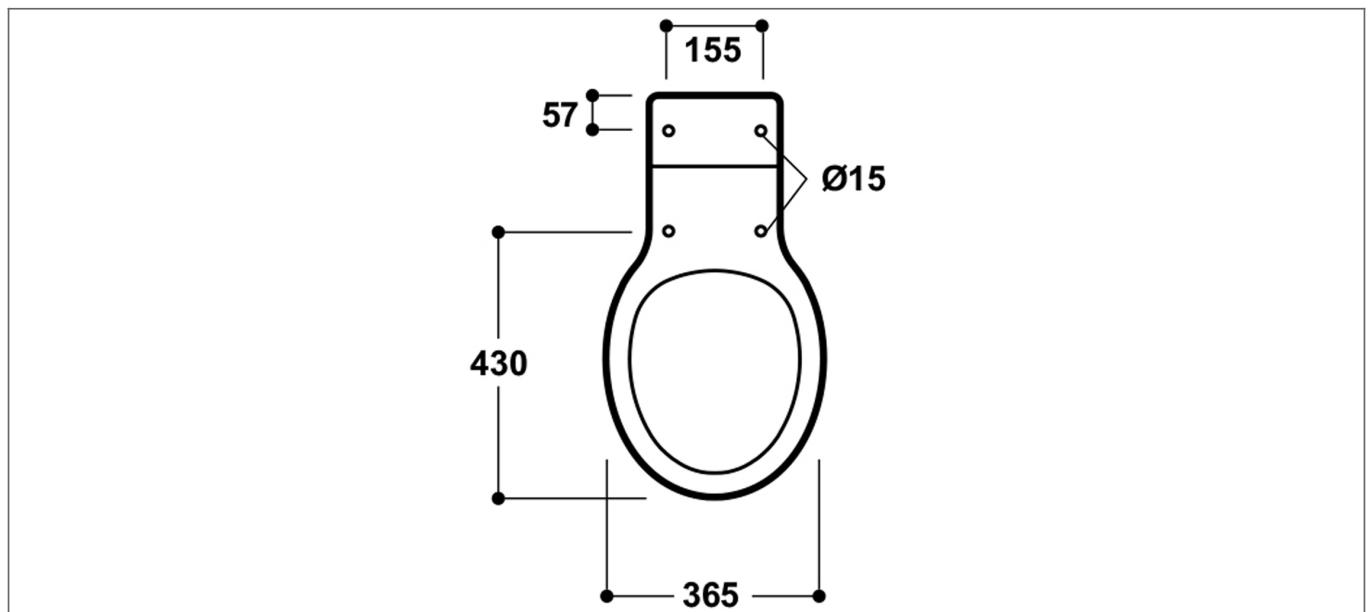

Technical Datasheet

Product Code: **SY-HEN10**

Product Description: **Synergy Henbury Standard WC Seat**

Specification

Material:	MDF
Shape:	Round
Seat Type:	Standard
Product Guarantee:	Lifetime
Barcode:	5056474503764
Packaged Weight (kg):	1.95 kg

Key Features

- Inspired by tradition. Enhance your bathroom with the timeless style of the 18/19th century
- Manufactured from high quality MDF
- Features adjustable chrome hinges for a clean smooth operation
- Compatible with Henbury toilet pan range
- Matching sanitaryware is also available in the Henbury range

Technical Drawing

Dimensions: All measurements are in millimetres and are subject to normal manufacturing variations.

Due to a continuing development programme to improve design and performance, we reserve all rights to vary specifications without prior notice. Please note, all accessories are for photographic purposes only.