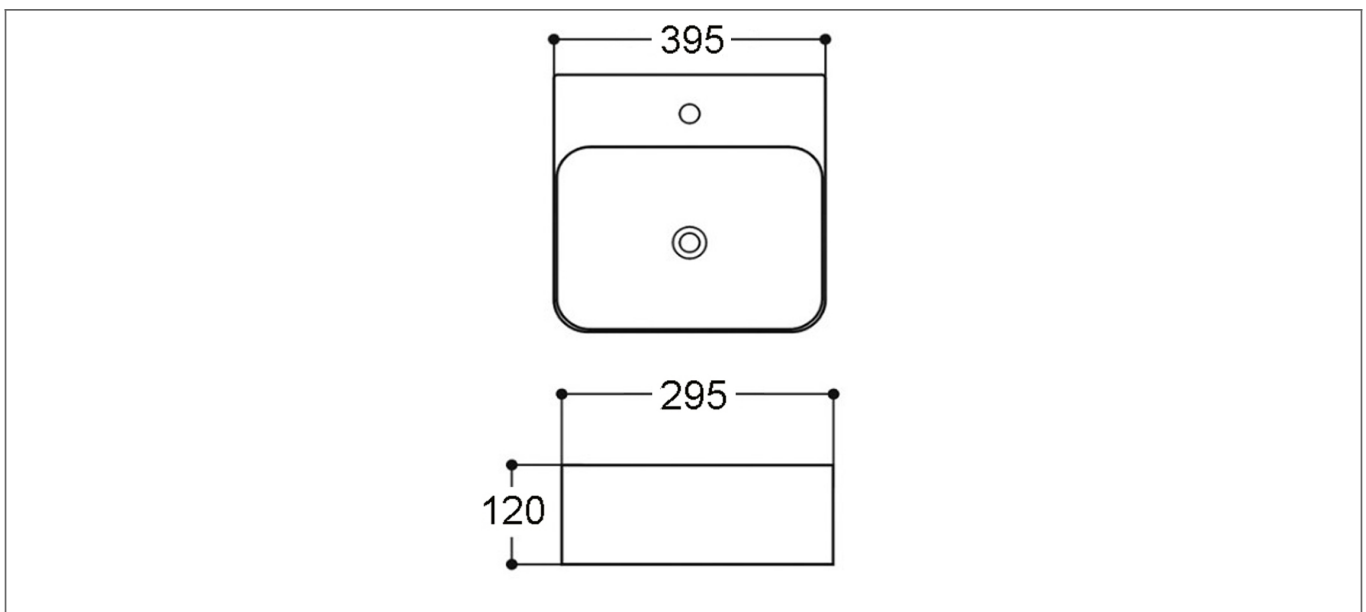

# Technical Datasheet

Product Code: SY-WHB6093

Product Description: Synergy Enix Wall Hung Basin 395mm White

## Specification

Product Guarantee:	Lifetime
Barcode:	5056474504396
Projection (mm):	295
Material:	Ceramic
Style:	Modern
Shape:	Rectangular
Number Of Tap Holes:	1

## Key Features

- Wide-ranging bathroom furniture collection with modern expressive design
- Manufactured from high quality white ceramic
- Features 1 tap hole suitable for mono bath mixers
- Space saving design ideal for wall mounting

## Technical Drawing

Dimensions: All measurements are in millimetres and are subject to normal manufacturing variations.

Due to a continuing development programme to improve design and performance, we reserve all rights to vary specifications without prior notice. Please note, all accessories are for photographic purposes only.