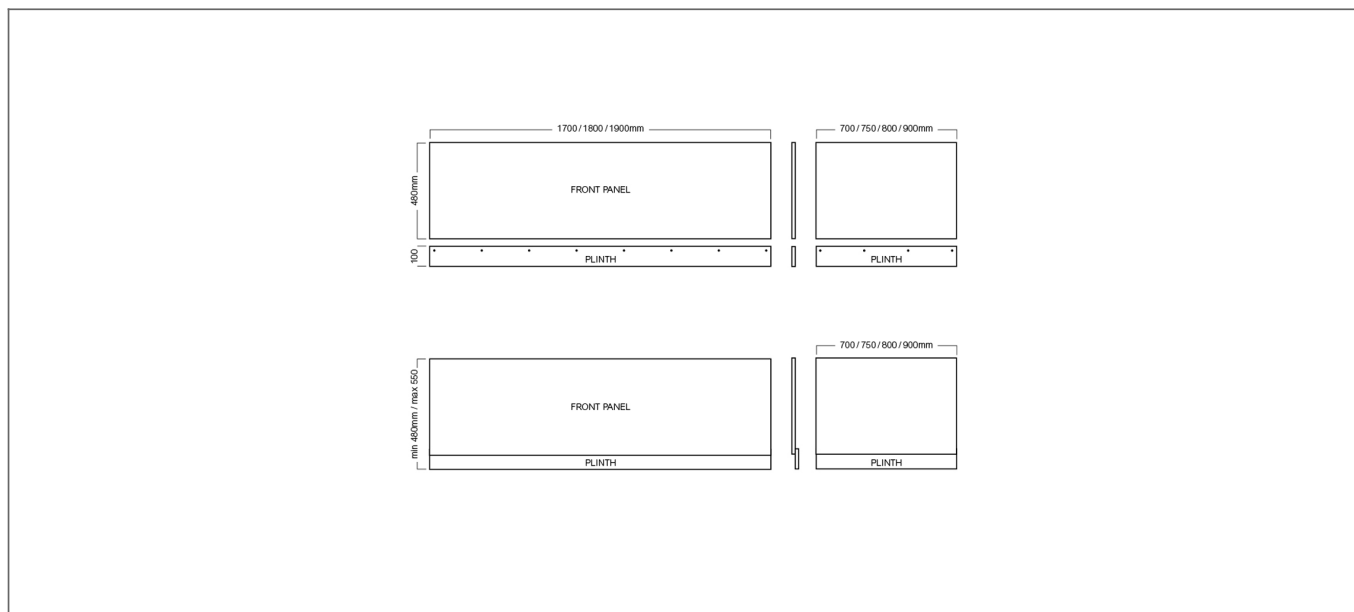

Technical Datasheet

Product Code: **237BPG1500-W**

Product Description: **Halite 1500mm Front Bath Panel Grey Gloss**

Specification

Material:	Foamed PVC
Style:	Modern
Shape:	Rectangular
Bath Thickness:	16 mm
Product Guarantee:	Lifetime

Key Features

- Halite is made with a combination of PVC and polyurea
- Halite is 100% water resistant
- Halite will not crack or warp in wet or steamy environments
- Halite is considerably more rigid than acrylic
- Halite is completely formaldehyde free and is recyclable which means it is more eco-friendly
- The lifespan of Halite bath panels is considerably more than that of MDF bath panels
- Halite is lighter and easier to cut than MDF

Technical Drawing

Dimensions: All measurements are in millimetres and are subject to normal manufacturing variations.

Due to a continuing development programme to improve design and performance, we reserve all rights to vary specifications without prior notice. Please note, all accessories are for photographic purposes only.