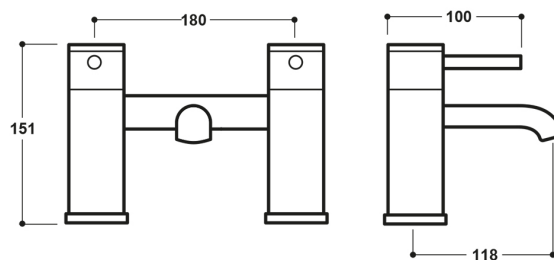

Technical Datasheet

Product Code: SY-G03BB

Product Description: Synergy Studio G Bath Filler BB

Specification

Product Guarantee:	Lifetime
Barcode:	5056474512643
Material:	Brass
Handle Type:	Lever
Tap Pressure:	Low - High Pressure
Min Operating Pressure:	0.2 Bar
Waste Included:	No
Number Of Tap Holes:	2
Projection (mm):	118
Colour:	Brushed Brass

Technical Drawing

Dimensions: All measurements are in millimetres and are subject to normal manufacturing variations.

Due to a continuing development programme to improve design and performance, we reserve all rights to vary specifications without prior notice. Please note, all accessories are for photographic purposes only.