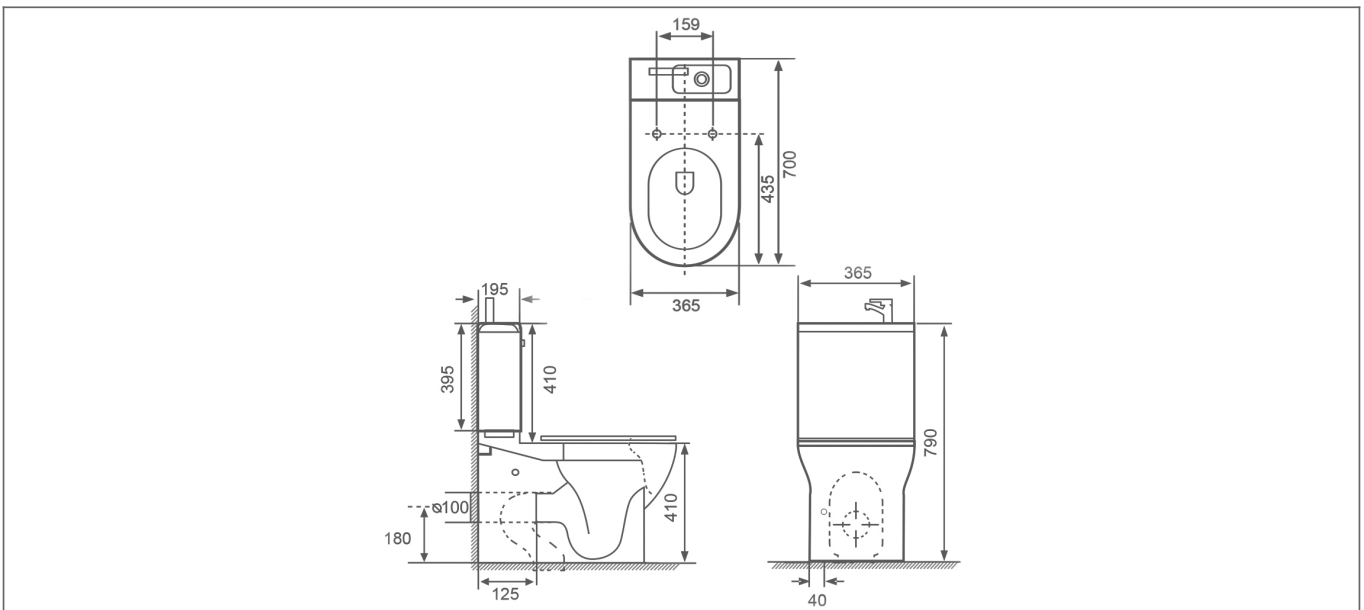

Technical Datasheet

Product Code: 23701P2RNDBB

Product Description: ARLEY P2-X Integrated Rnd Toilet & Bsn cw B/Br Tap

Specification

Product Guarantee:	Lifetime
Barcode:	5056474544972
Packaged Weight (kg):	50.45 kg
Material:	Ceramic
Projection:	700
Style:	Modern
Flush Type:	Push Button
Cistern Flush:	Dual Flush
Includes Seat:	Yes
Seat Type:	Soft Close

Key Features

- Compact design ideal for en suites & cloakrooms
- Manufactured from high quality ceramic
- Soft close seat included for added safety feature
- Includes dual flush push button for a easy & quick flush
- Square version is also available to choose from
- Matching P2 brushed brass tap/waste (pictured) are to purchase separately
- Cistern/basin & all internal fittings are included

Technical Drawing

Dimensions: All measurements are in millimetres and are subject to normal manufacturing variations.

Due to a continuing development programme to improve design and performance, we reserve all rights to vary specifications without prior notice. Please note, all accessories are for photographic purposes only.