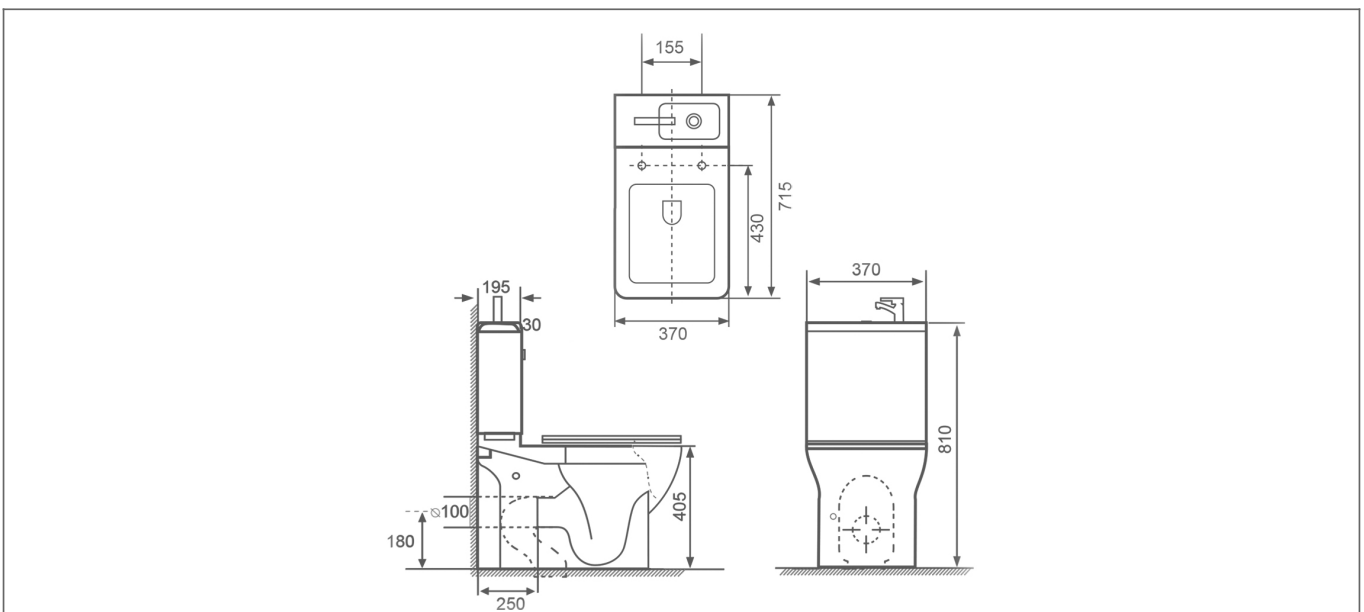

Technical Datasheet

Product Code: 23701P2SQRBB

Product Description: ARLEY P2-X Integrated Sq Toilet & Bsn cw B/Br Tap

Specification

Product Guarantee:	Lifetime
Barcode:	5056474544989
Packaged Weight (kg):	50 kg
Material:	Ceramic
Projection:	715
Style:	Modern
Flush Type:	Push Button
Cistern Flush:	Dual Flush
Includes Seat:	Yes
Seat Type:	Soft Close

Key Features

- Compact design ideal for en suites & cloakrooms
- Manufactured from high quality brass & ceramic
- Soft close seat included for added safety feature
- Includes dual flush push button for a easy & quick flush
- Round version is also available to choose from
- Matching P2 brushed brass tap/waste (pictured) are to be purchased separately
- Cistern/basin & all internal fittings are included

Technical Drawing

Dimensions: All measurements are in millimetres and are subject to normal manufacturing variations.

Due to a continuing development programme to improve design and performance, we reserve all rights to vary specifications without prior notice. Please note, all accessories are for photographic purposes only.