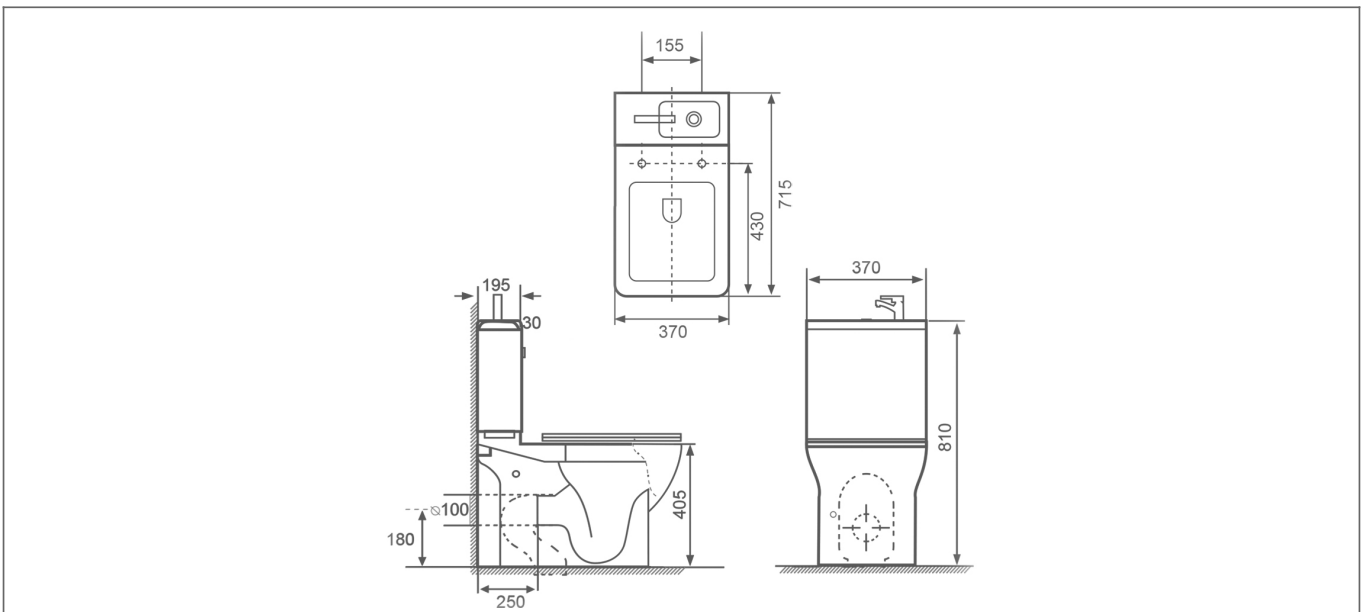

Technical Datasheet

Product Code: 23701P2SQRC

Product Description: ARLEY P2-X Integrated Sq Toilet & Bsn cw Cp Tap

Specification

Product Guarantee:	Lifetime
Barcode:	5056474544811
Packaged Weight (kg):	50 kg
Material:	Ceramic
Projection:	715
Style:	Modern
Flush Type:	Dual Flush
Cistern Flush:	Dual Flush
Includes Seat:	No
Seat Type:	Soft Close

Key Features

- Compact design ideal for en suites & cloakrooms
- Manufactured from high quality brass & ceramic
- Soft close seat included for added safety feature
- Includes dual flush push button for a easy & quick flush
- Round version is also available to choose from
- Matching P2 chrome tap/waste (pictured) are to be purchased separately
- Cistern/basin & all internal fittings are included

Technical Drawing

Dimensions: All measurements are in millimetres and are subject to normal manufacturing variations.

Due to a continuing development programme to improve design and performance, we reserve all rights to vary specifications without prior notice. Please note, all accessories are for photographic purposes only.