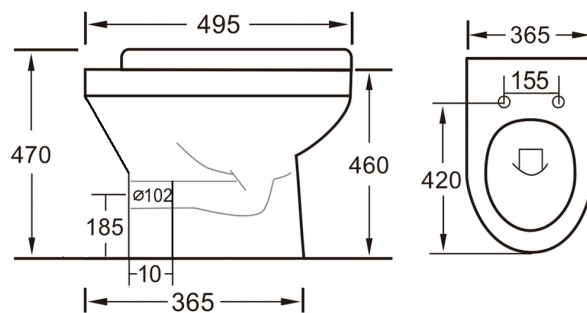

Technical Datasheet

Product Code: 237BAY05

Product Description: Arley Bayeux2 BTW PAN Comfort 460mm Rimless

Specification

Barcode:	5056474504891
Packaged Weight (kg):	23 kg
Material:	Ceramic
Projection:	495
Style:	Modern
Includes Seat:	No

Key Features

- Wide-ranging bathroom furniture collection with modern expressive design
- Manufactured from high quality materials
- Wall hung pan maximises floor space & makes cleaning easier
- Rimless technology for a cleaner & more hygienic flush
- Seat is not included but is also available from this range

Technical Drawing

Dimensions: All measurements are in millimetres and are subject to normal manufacturing variations.

Due to a continuing development programme to improve design and performance, we reserve all rights to vary specifications without prior notice. Please note, all accessories are for photographic purposes only.