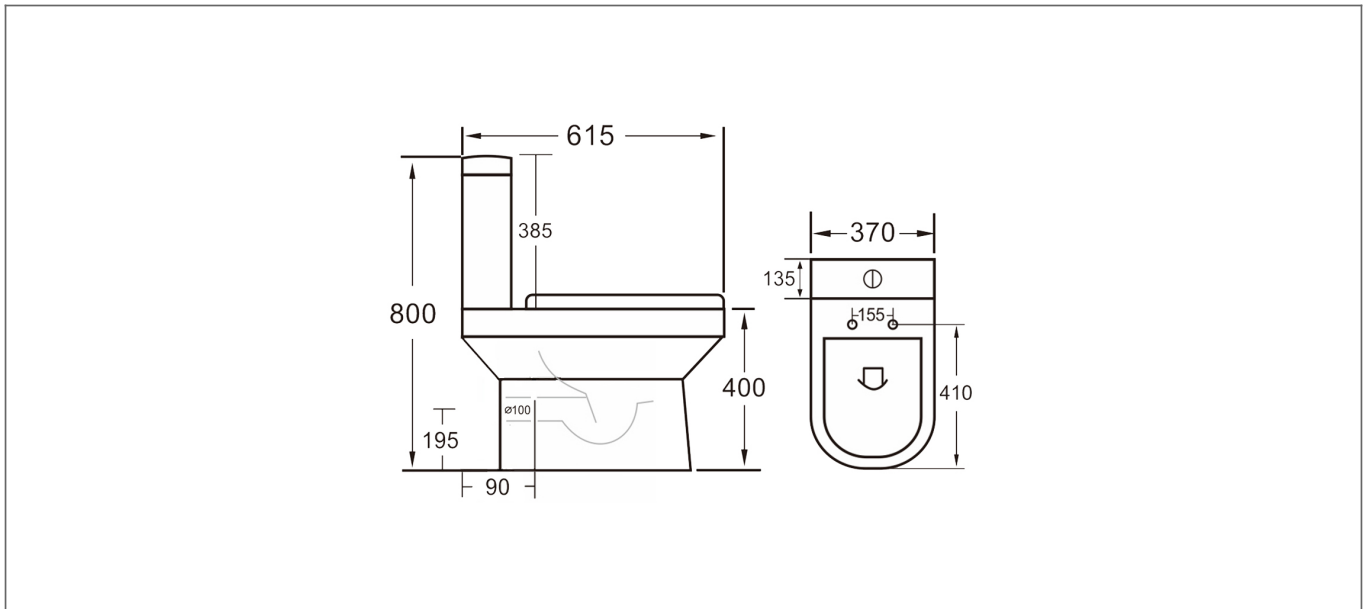

## Specification

Barcode:	5056474504907
Packaged Weight (kg):	12.5 kg
Material:	Ceramic
Style:	Modern
Flush Type:	Push Button

## Technical Drawing

Dimensions: All measurements are in millimetres and are subject to normal manufacturing variations.

Due to a continuing development programme to improve design and performance, we reserve all rights to vary specifications without prior notice. Please note, all accessories are for photographic purposes only.