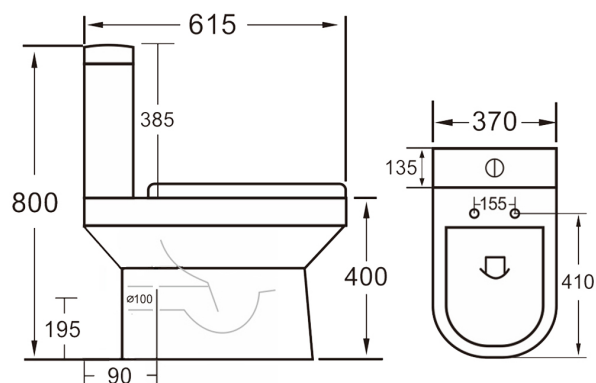

Technical Datasheet

Product Code: 237BAY01

Product Description: Arley Bayeux2 400mm CC BTW Pan Rimless

Specification

Barcode:	5056474504846
Packaged Weight (kg):	27.5 kg
Material:	Ceramic
Projection:	615
Style:	Modern
Includes Seat:	No

Key Features

- Wide-ranging bathroom furniture collection with modern expressive design
- Manufactured from high quality ceramic
- Close Coupled back to wall pan hides unsightly pipework
- Features rimless technology for a cleaner & more hygienic flush
- Matching sanitaryware are also available in the Bayeux2 range

Technical Drawing

Dimensions: All measurements are in millimetres and are subject to normal manufacturing variations.

Due to a continuing development programme to improve design and performance, we reserve all rights to vary specifications without prior notice. Please note, all accessories are for photographic purposes only.