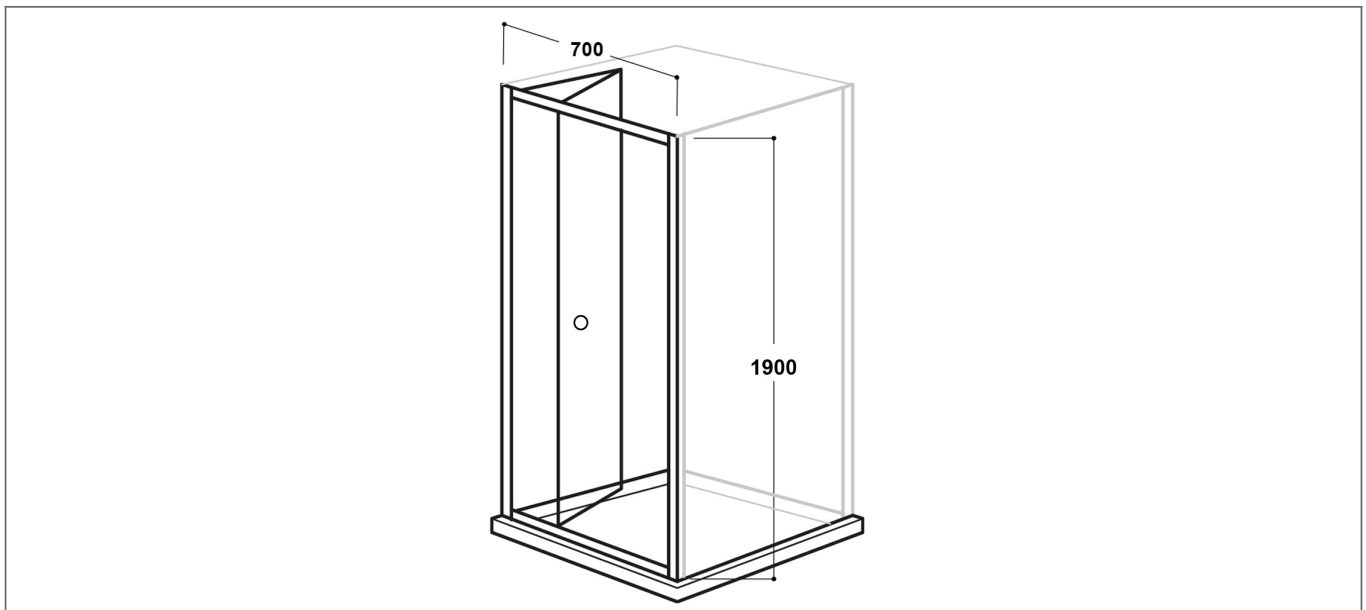

Technical Datasheet

Product Code: SY-VOD6SD030-B

Product Description: Synergy Vodas 6+ Folding Door 700x1900 CP

Specification

Material:	Glass
Style:	Modern
Colour:	Chrome
Adjustment (mm):	40
Orientation:	Vertical
Glass Style:	Tempered
Handle Type:	Knob
Product Guarantee:	Lifetime
Number Of Doors:	1
Product Width (mm):	700
Product Height (mm):	1900

Key Features

- Wide-ranging enclosure collection with modern expressive design
- Manufactured from high quality 6mm safety glass
- Glass is coated in a nano technology preventing limescale
- Framed designs provide more stability & are more watertight
- Benefits from high quality magnetic soft closing seals
- Features quick release double roller for easy runner removal
- Suitable for use in wetroom or with a shower tray

Technical Drawing

Dimensions: All measurements are in millimetres and are subject to normal manufacturing variations.

Due to a continuing development programme to improve design and performance, we reserve all rights to vary specifications without prior notice. Please note, all accessories are for photographic purposes only.