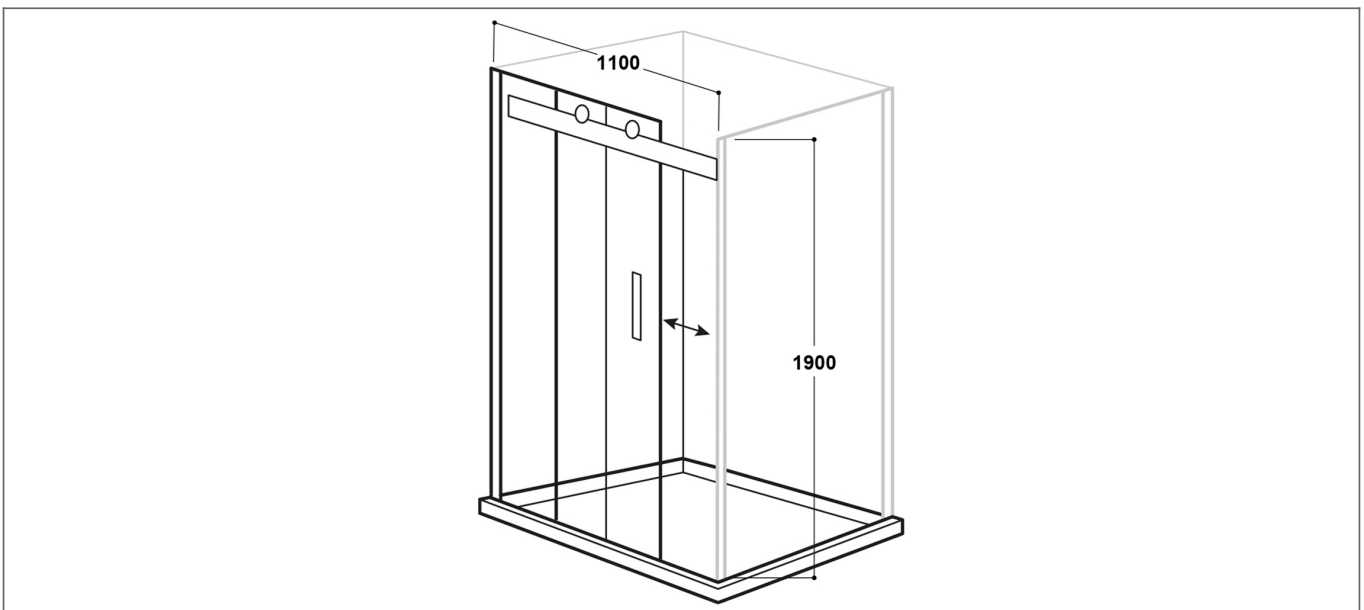

Technical Datasheet

Product Code: SY-VOD02-B

Product Description: **Synergy Vodas 8 Frameless 1100 Sliding Door**

Specification

Material:	Glass
Style:	Modern
Shape:	Rectangular
Colour:	Clear
Adjustment (mm):	40
Orientation:	Vertical
Entry Width:	440
Glass Style:	Toughened
Handle Type:	Bar
Product Guarantee:	Lifetime
Number Of Doors:	1
Product Width (mm):	1100
Product Height (mm):	1900

Key Features

- Wide-ranging bathroom furniture collection with modern expressive design
- Manufactured from high quality 8mm safety glass
- Glass is coated in a nano technology preventing limescale
- Frameless design are easier to clean & minimize mold risksals
- Benefits from high quality magnetic soft closing seals
- Features quick release double roller for easy access
- Optional framed sliding door available to choose from

Technical Drawing

Dimensions: All measurements are in millimetres and are subject to normal manufacturing variations.

Due to a continuing development programme to improve design and performance, we reserve all rights to vary specifications without prior notice. Please note, all accessories are for photographic purposes only.