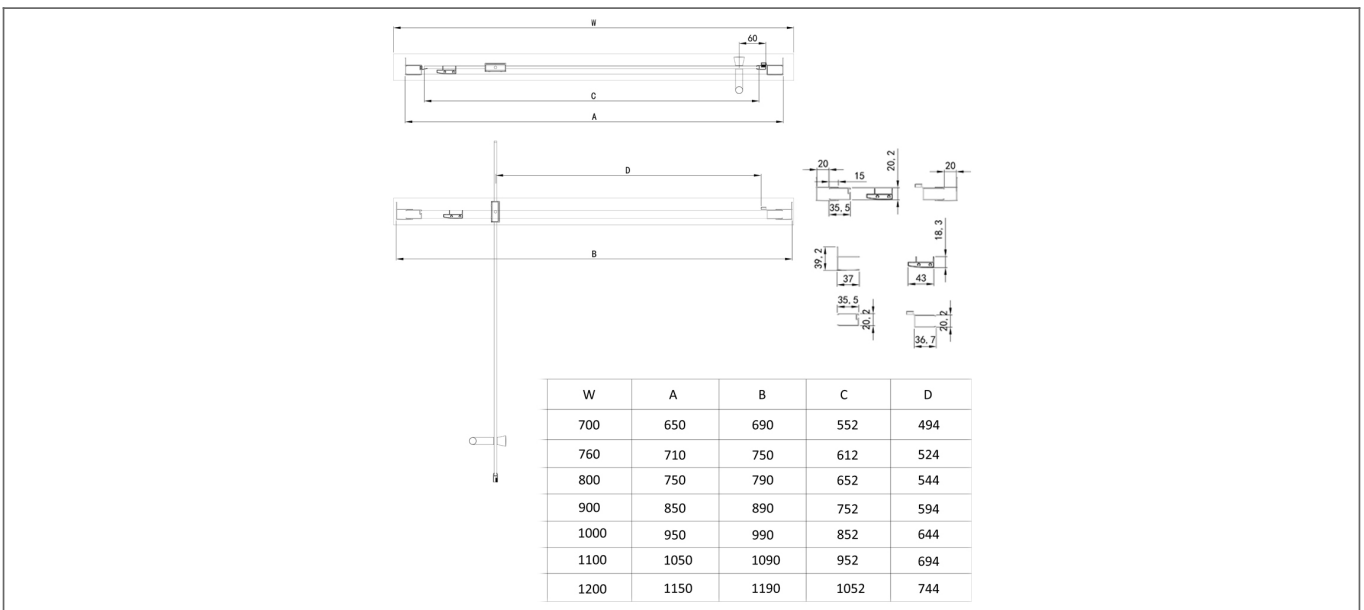

Technical Datasheet

Product Code: 238760BIF-Q

Product Description: ARLEY Ralus6 760mm Bifold Door (1850mm)

Specification

Material:	Glass
Style:	Modern
Shape:	Rectangular
Colour:	Clear
Adjustment (mm):	40
Orientation:	Vertical
Glass Style:	Tempered
Handle Type:	Pull
Product Guarantee:	10 Years
Number Of Doors:	1
Product Width (mm):	760
Product Height (mm):	1850

Key Features

- Wide-ranging enclosure collection with modern expressive design
- Manufactured from high quality 6mm tempered glass
- Coated in a quality EazeeKleen glass coating
- Features polished profiles for a sparkling finish
- Optional side panels are available to make up enclosure
- Also available in 700, 760, 800, 1000 & 1200mm

Technical Drawing

Dimensions: All measurements are in millimetres and are subject to normal manufacturing variations.

Due to a continuing development programme to improve design and performance, we reserve all rights to vary specifications without prior notice. Please note, all accessories are for photographic purposes only.