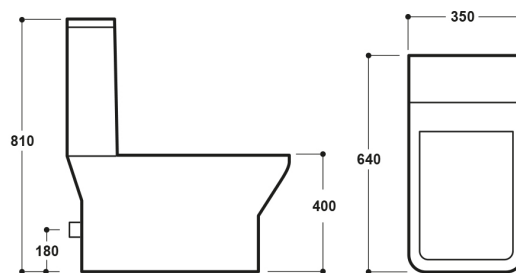

Technical Datasheet

Product Code: **SY-VER02**

Product Description: **Synergy Versa 400mm Pan Rimless**

Specification

Product Guarantee:	Lifetime
Barcode:	5056474504198
Packaged Weight (kg):	27 kg
Material:	Ceramic
Projection:	640
Style:	Modern
Includes Seat:	No

Technical Drawing

Dimensions: All measurements are in millimetres and are subject to normal manufacturing variations.

Due to a continuing development programme to improve design and performance, we reserve all rights to vary specifications without prior notice. Please note, all accessories are for photographic purposes only.