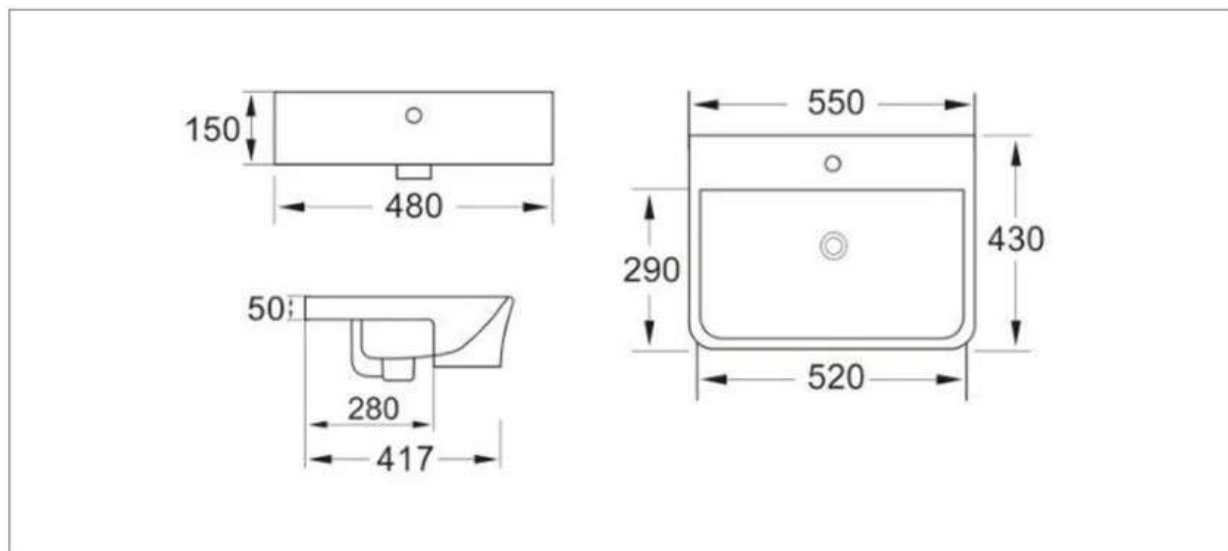

Technical Datasheet

Product Code: SY-VER14

Product Description: Synergy Versa Semi Recessed Basin 550mm

Specification

Product Guarantee:	Lifetime
Barcode:	5056474504303
Projection (mm):	430
Material:	Ceramic
Style:	Modern
Shape:	Rectangular
Number Of Tap Holes:	1

Key Features

- Pure & luxurious modern design ideal to boost your bathroom décor
- The natural raw materials make ceramic hard wearing, scratch-proof & resistant to limescale
- Features 1 tap hole suitable for mono basin mixer use
- Overflow hole included to prevent any bathroom accidents
- Matching items are available from this range

Technical Drawing

Dimensions: All measurements are in millimetres and are subject to normal manufacturing variations.

Due to a continuing development programme to improve design and performance, we reserve all rights to vary specifications without prior notice. Please note, all accessories are for photographic purposes only.