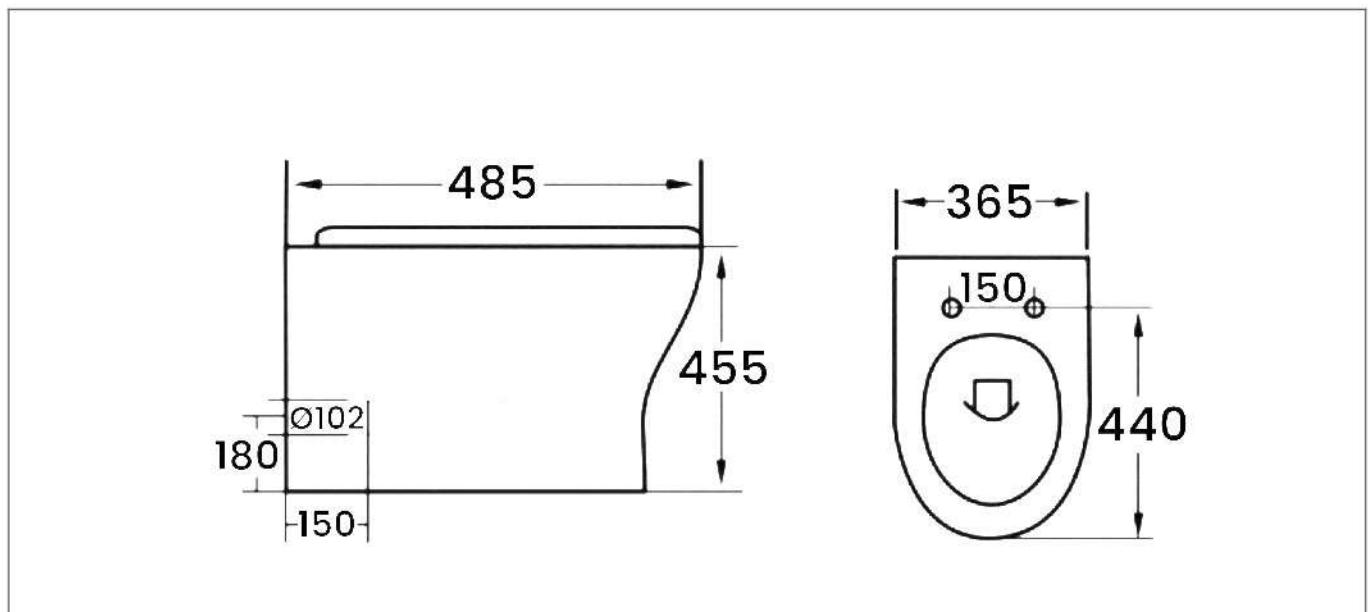

# Technical Datasheet

Product Code: SY-FLU06

Product Description: Synergy Fluid 455mm High BTW Pan Rimless

## Specification

Product Guarantee:	Lifetime
Barcode:	5056474504099
Packaged Weight (kg):	26 kg
Material:	Ceramic
Projection:	485
Style:	Modern
Includes Seat:	No

## Technical Drawing

Dimensions: All measurements are in millimetres and are subject to normal manufacturing variations.

Due to a continuing development programme to improve design and performance, we reserve all rights to vary specifications without prior notice. Please note, all accessories are for photographic purposes only.