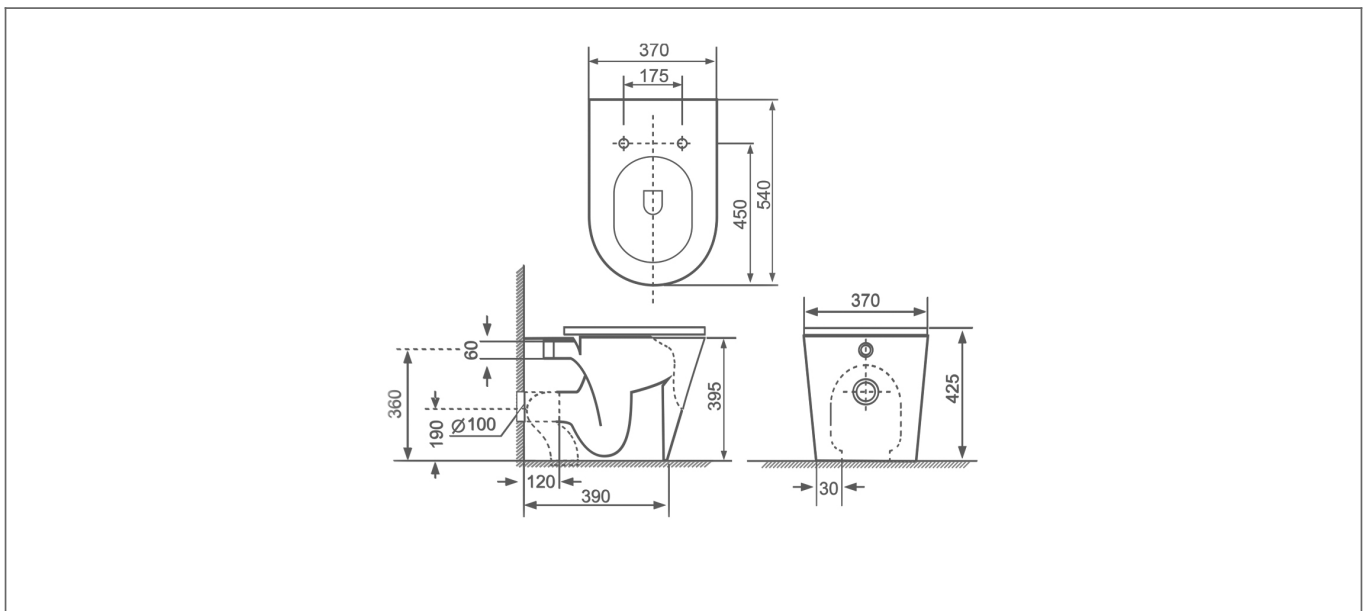

Technical Datasheet

Product Code: SY-ANGELBTW

Product Description: Angel Rimless BTW Pan

Specification

Product Guarantee:	Lifetime
Packaged Weight (kg):	32 kg
Material:	Ceramic
Projection:	540
Style:	Modern
Includes Seat:	No

Technical Drawing

Dimensions: All measurements are in millimetres and are subject to normal manufacturing variations.

Due to a continuing development programme to improve design and performance, we reserve all rights to vary specifications without prior notice. Please note, all accessories are for photographic purposes only.