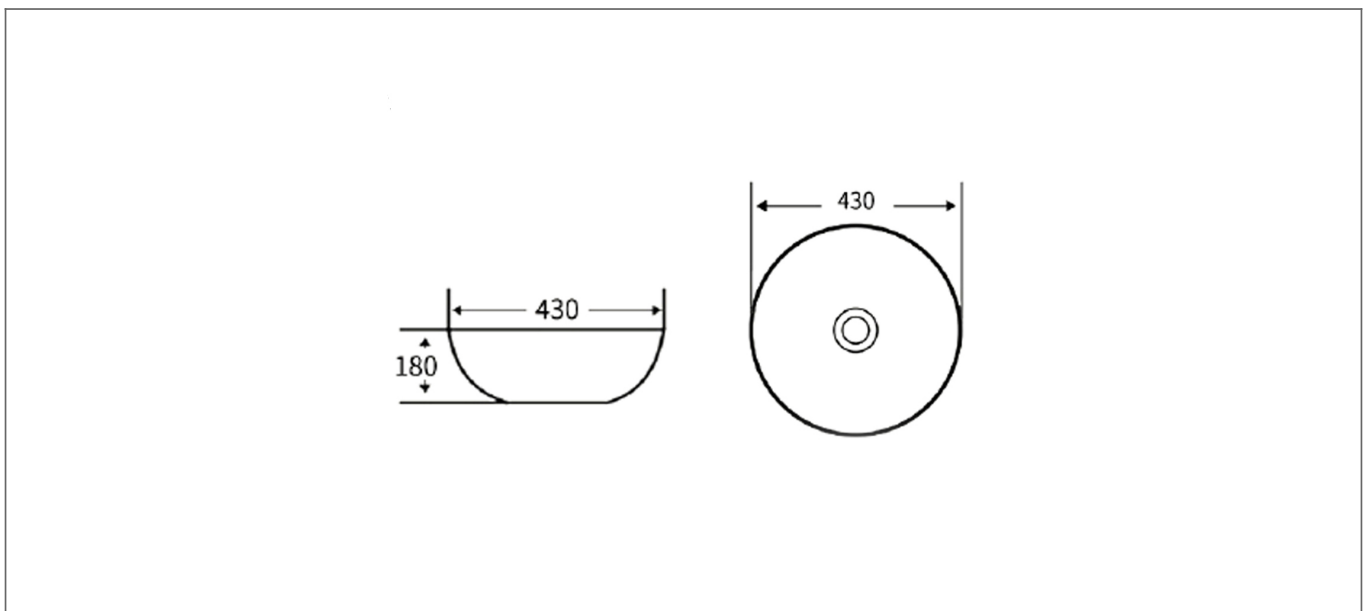

# Technical Datasheet

Product Code: SY-CTB6427

Product Description: **Synergy Coracle Counter Top Basin 430mm White**

## Specification

|                      |          |
|----------------------|----------|
| Product Guarantee:   | Lifetime |
| Projection (mm):     | 430      |
| Material:            | Ceramic  |
| Style:               | Modern   |
| Shape:               | Round    |
| Number Of Tap Holes: | 1        |

## Technical Drawing

Dimensions: All measurements are in millimetres and are subject to normal manufacturing variations.

Due to a continuing development programme to improve design and performance, we reserve all rights to vary specifications without prior notice. Please note, all accessories are for photographic purposes only.