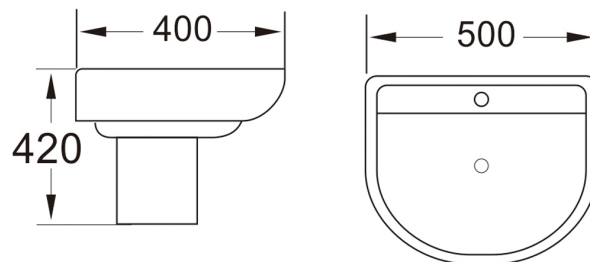

Technical Datasheet

Product Code: 237BAY08

Product Description: Arley Bayeux2 Basin 500mm 1th

Specification

Barcode:	5056474504921
Projection (mm):	400
Material:	Ceramic
Style:	Modern
Shape:	Round
Number Of Tap Holes:	1

Key Features

- Wide-ranging bathroom furniture collection with modern expressive design
- Manufactured from high quality materials
- Features 1 tap hole suitable for mono bath mixers
- Matching sanitaryware are also available in the Bayeux2 range

Technical Drawing

Dimensions: All measurements are in millimetres and are subject to normal manufacturing variations.

Due to a continuing development programme to improve design and performance, we reserve all rights to vary specifications without prior notice. Please note, all accessories are for photographic purposes only.