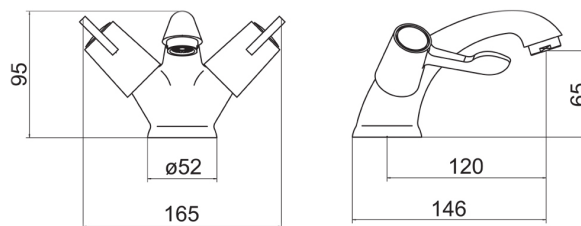

# Technical Datasheet

Product Code: TTR-LEV03

Product Description: **Two-handle basin mixer with ABS Pop up waste Lever**

## Specification

Product Guarantee:	Lifetime
Barcode:	5056474535253
Material:	Brass
Handle Type:	Lever
Waste Included:	Yes
Number Of Tap Holes:	1
Colour:	Chrome

## Technical Drawing

Dimensions: All measurements are in millimetres and are subject to normal manufacturing variations.

Due to a continuing development programme to improve design and performance, we reserve all rights to vary specifications without prior notice. Please note, all accessories are for photographic purposes only.