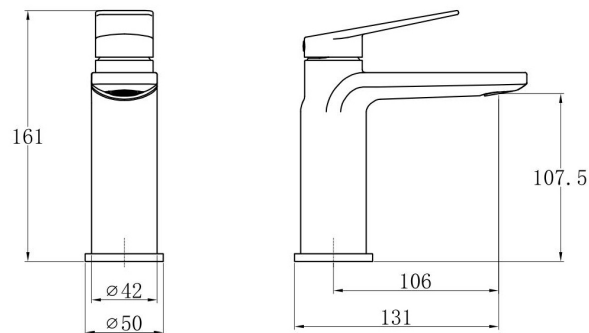

Technical Datasheet

Product Code: TT851

Product Description: **Trisen Roveri Basin Mixer CP (No Waste)**

Specification

Product Guarantee:	Lifetime
Barcode:	5056474532948
Material:	Brass
Handle Type:	Lever
Tap Pressure:	Medium - High Pressure
Min Operating Pressure:	0.5 Bar
Waste Included:	No
Number Of Tap Holes:	1
Projection (mm):	106
Colour:	Chrome

Technical Drawing

Dimensions: All measurements are in millimetres and are subject to normal manufacturing variations.

Due to a continuing development programme to improve design and performance, we reserve all rights to vary specifications without prior notice. Please note, all accessories are for photographic purposes only.