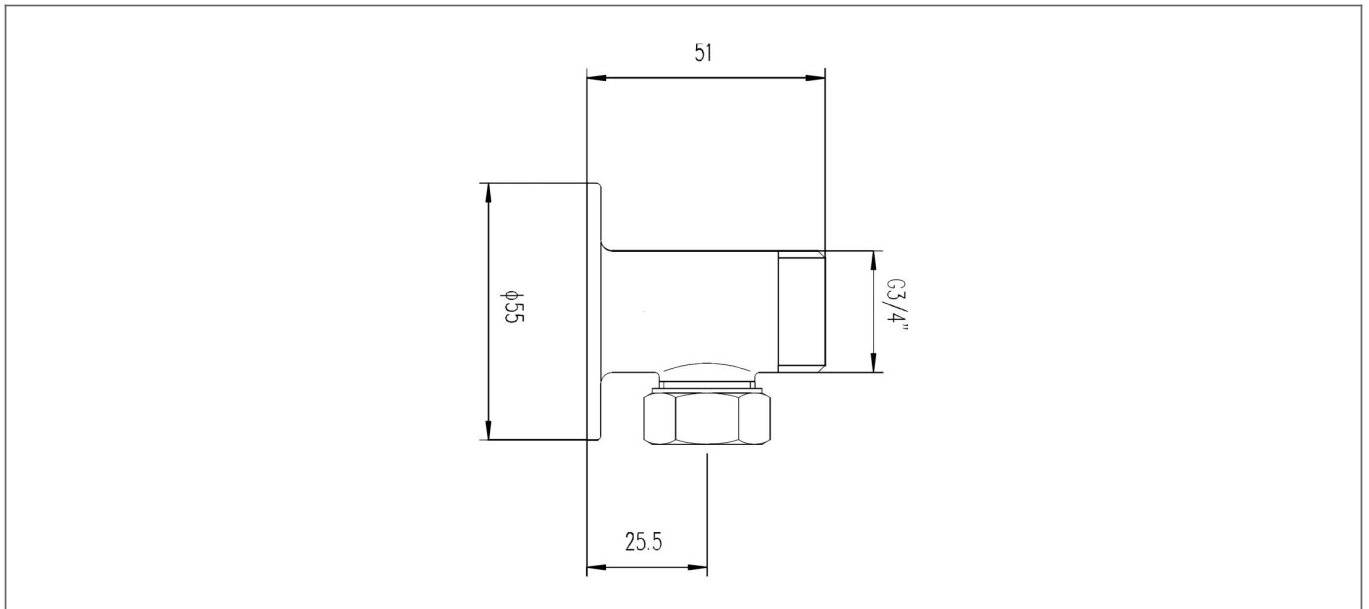

Technical Datasheet

Product Code: 805201

Product Description: Arley Backplate Elbow Unions

Specification

Material:	Brass
Style:	Modern
Colour:	Chrome
Barcode:	805201
Packaged Weight (kg):	0.48 kg
Packaged Length (Metre):	0.055
Packaged Width (Metre):	0.051
Packaged Height (Metre):	0.055

Key Features

- Suitable for use with top outlet bar valve
- Manufactured from high quality brass
- Coated in a luxury chrome finish
- Couplings are supplied as a pair

Technical Drawing

Dimensions: All measurements are in millimetres and are subject to normal manufacturing variations.