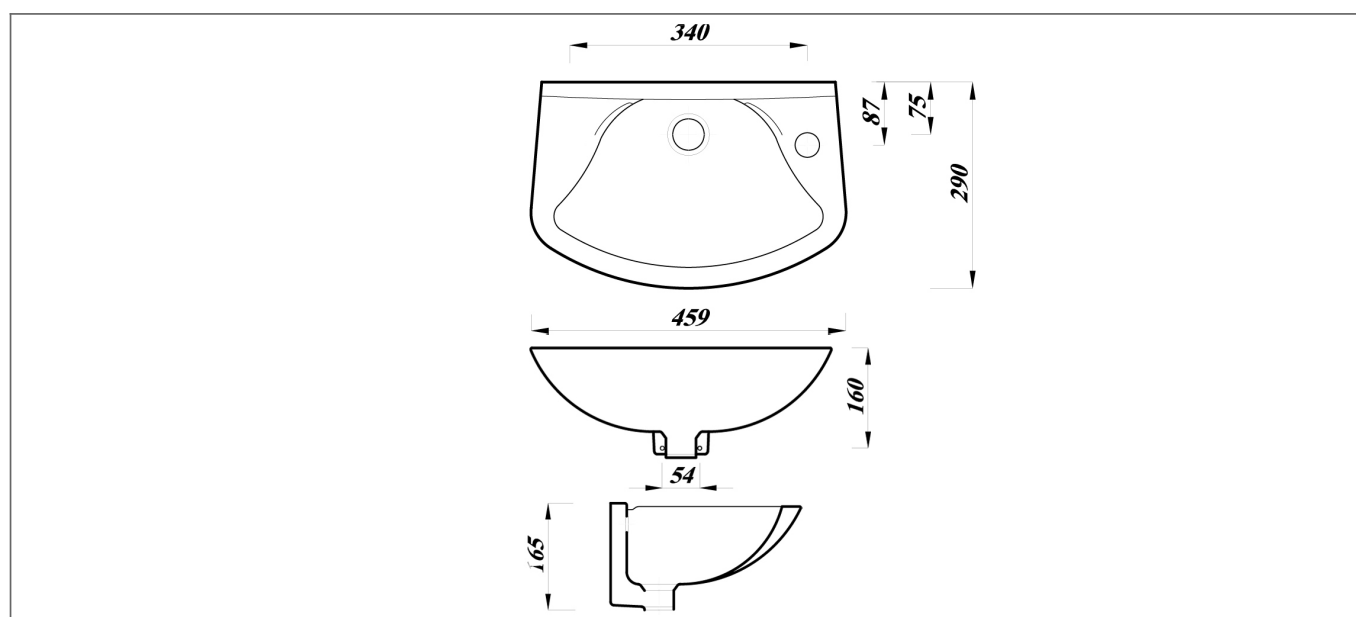

Technical Datasheet

Product Code: 237093-D

Product Description: ARLEY 1TH Wall Basin 450mm & Bkts In A Box

Specification

Product Guarantee:	Lifetime
Barcode:	5056474523625
Projection (mm):	290
Material:	Vitreous China
Style:	Modern
Shape:	Rectangular
Number Of Tap Holes:	1

Key Features

- Wide-ranging bathroom furniture collection with modern expressive design
- Manufactured from high quality white vitreous china
- Features 1 right hand tap hole suitable for mono bath mixers
- Overflow hole included to prevent any bathroom accidents
- Brackets included for a quick & simple installation
- Alternatively available in 360mm with optional tap holes
- Matching sanitaryware are also available in Arley range

Technical Drawing

Dimensions: All measurements are in millimetres and are subject to normal manufacturing variations.

Due to a continuing development programme to improve design and performance, we reserve all rights to vary specifications without prior notice. Please note, all accessories are for photographic purposes only.