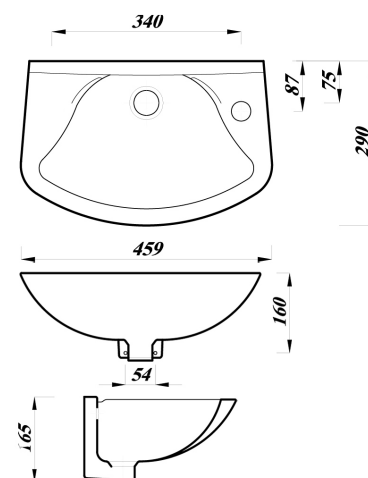

Technical Datasheet

Product Code: 237093-D

Product Description: ARLEY 1TH Wall Basin 450mm & Bkts In A Box

Specification

Product Guarantee:	Lifetime
Barcode:	5056474523625
Projection (mm):	290
Material:	Vitreous China
Style:	Modern
Shape:	Rectangular
Number Of Tap Holes:	1

Key Features

- Wide-ranging bathroom furniture collection with modern expressive design
- Manufactured from high quality white vitreous china
- Features 1 right hand tap hole suitable for mono bath mixers
- Overflow hole included to prevent any bathroom accidents
- Brackets included for a quick & simple installation
- Alternatively available in 360mm with optional tap holes
- Matching sanitaryware are also available in Arley range

Technical Drawing

Dimensions: All measurements are in millimetres and are subject to normal manufacturing variations.

Due to a continuing development programme to improve design and performance, we reserve all rights to vary specifications without prior notice. Please note, all accessories are for photographic purposes only.