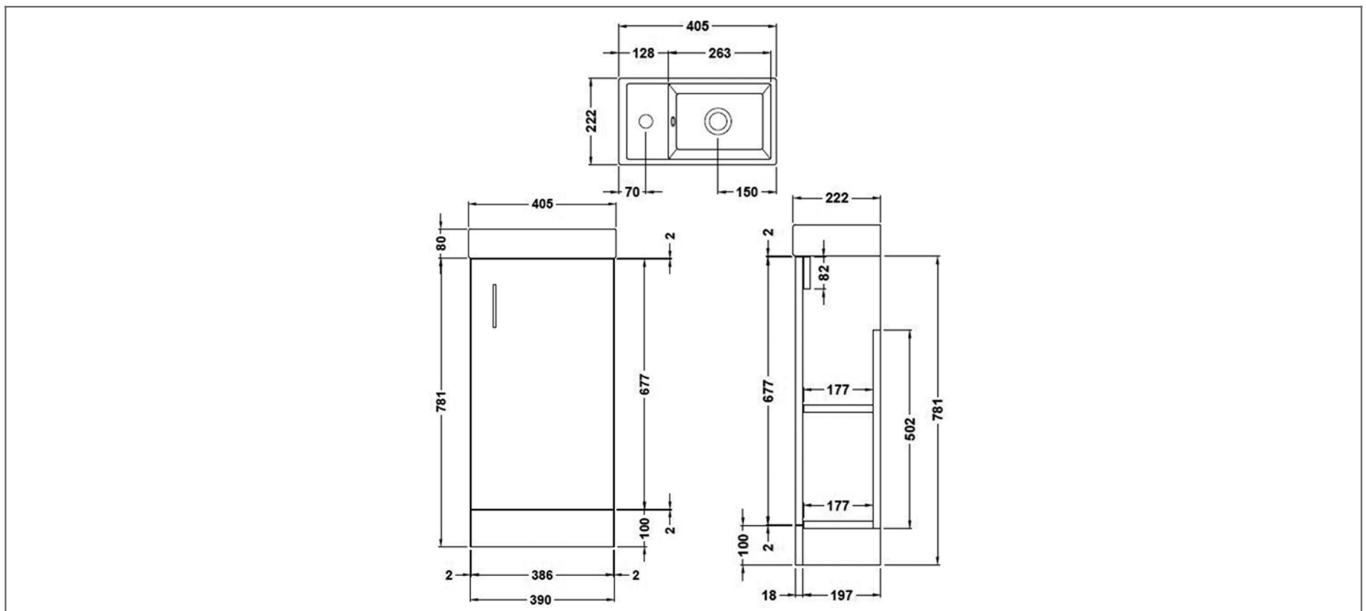

Technical Datasheet

Product Code: 237TITFL400

Product Description: Arley Tite 400mm Floor Standing Unit

Specification

Number Of Tap Holes:	1
Number Of Doors:	1
Number Of Shelves:	1
Handle Type:	Bar
Material:	MFC
Style:	Modern
Barcode:	5056474505904
Packaged Weight:	18.38 kg
Packaged Length (Metre):	0.235
Packaged Width (Metre):	0.41
Packaged Height (Metre):	0.8

Technical Drawing

Dimensions: All measurements are in millimetres and are subject to normal manufacturing variations.

Due to a continuing development programme to improve design and performance, we reserve all rights to vary specifications without prior notice. Please note, all accessories are for photographic purposes only.