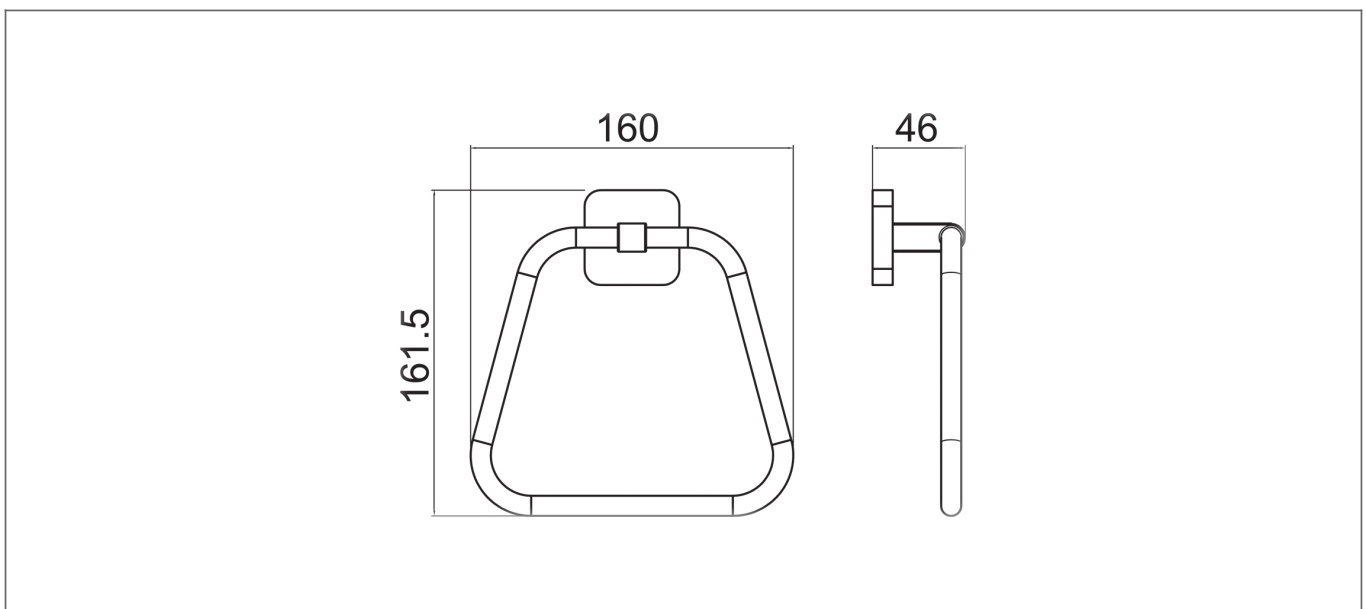

Technical Datasheet

Product Code: TTR-201BB

Product Description: **Towel ring Brushed Brass**

Specification

Material:	Brass
Style:	Modern
Shape:	Round
Colour:	Brushed Brass
Packaged Weight (kg):	7.5 kg
Packaged Length (Metre):	0.585
Packaged Width (Metre):	0.285
Packaged Height (Metre):	0.455

Key Features

- High quality, long lasting brushed brass finish to compliment any style
- Manufactured from high quality brass
- Space saving design ideal for wall mounting
- Other finishes are also available too choose from
- Matching items are also available from the Trisen brand

Technical Drawing

Dimensions: All measurements are in millimetres and are subject to normal manufacturing variations.

Due to a continuing development programme to improve design and performance, we reserve all rights to vary specifications without prior notice. Please note, all accessories are for photographic purposes only.