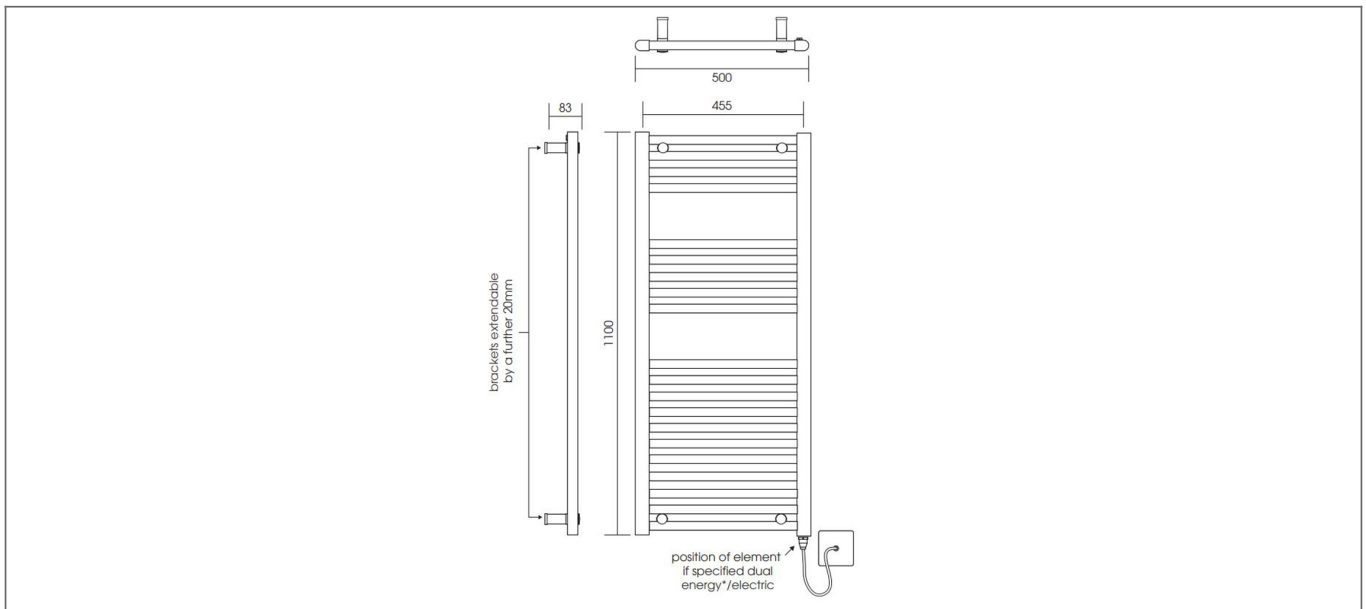

# Technical Datasheet

Product Code: RLL511N-K

Product Description: LoCo Straight Ladder Rail 500 x 1100

## Specification

Product Guarantee:	Lifetime
Material:	Mild Steel
Style:	Modern
BTU Output:	1175
Watts Output:	344
Pipe Centres:	455
Mount Type:	Wall Mounted
Type Of Heat:	Central Heating, Electric & Dual Fuel

## Technical Drawing

Dimensions: All measurements are in millimetres and are subject to normal manufacturing variations.

Due to a continuing development programme to improve design and performance, we reserve all rights to vary specifications without prior notice. Please note, all accessories are for photographic purposes only.