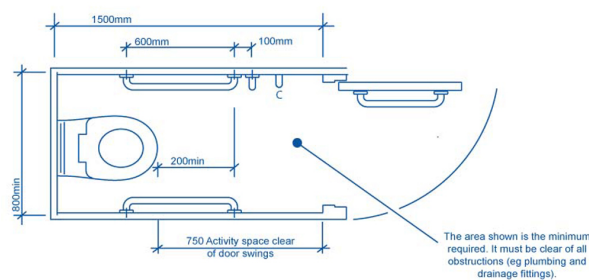

Technical Datasheet

Product Code: 238CDOC MCCLEVB-L-R

Product Description: ARLEY CDM03 Comfort Rimless CC DocM Blue Rails LVR

Specification

Style:	Modern
Range Name:	Comfort
Colour:	Blue
Barcode:	5056474524240
Packaged Weight (kg):	55 kg
Packaged Length (Metre):	1.13
Packaged Width (Metre):	0.5
Packaged Height (Metre):	0.0

Key Features

- Rimless technology for a cleaner & more hygienic flush
- Manufactured from high quality white ceramic
- Features lever 6 litre flush cistern with fittings
- Includes wall hung basin with sequential basin mixer tap
- Complete with x4 grab rails & economy blue ring seat

Technical Drawing

Dimensions: All measurements are in millimetres and are subject to normal manufacturing variations.

Due to a continuing development programme to improve design and performance, we reserve all rights to vary specifications without prior notice. Please note, all accessories are for photographic purposes only.