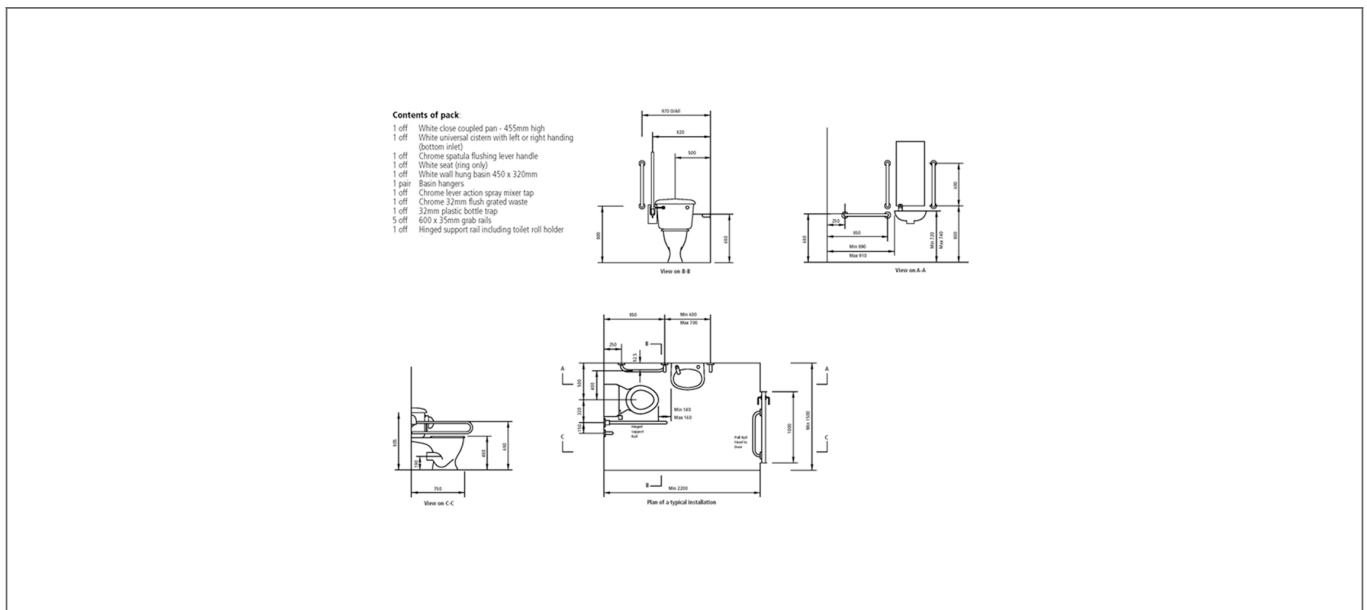

# Technical Datasheet

Product Code: 238CDOC MCCLEVWH-R

Product Description: ARLEY CDM04 Comfort Rimless CC Doc M Wht Rails LVR

## Specification

|                          |               |
|--------------------------|---------------|
| Style:                   | Modern        |
| Range Name:              | Comfort       |
| Colour:                  | White         |
| Barcode:                 | 5056474524257 |
| Packaged Weight (kg):    | 55 kg         |
| Packaged Length (Metre): | 1.13          |
| Packaged Width (Metre):  | 0.5           |
| Packaged Height (Metre): | 0.0           |

## Key Features

- 4 White Rails
- Swing Arm
- Sequential Basin Mixer Tap
- Pan To Flush With 6 Litres Of Water
- The Pack Is Universal With The Option To Fit Basin & Cistern Either Hand
- Includes Close Coupled Pan, Cistern & Seat
- Flush Lever Cistern
- Also Available In Blue & Stainless Steel

## Technical Drawing

Dimensions: All measurements are in millimetres and are subject to normal manufacturing variations.

Due to a continuing development programme to improve design and performance, we reserve all rights to vary specifications without prior notice. Please note, all accessories are for photographic purposes only.