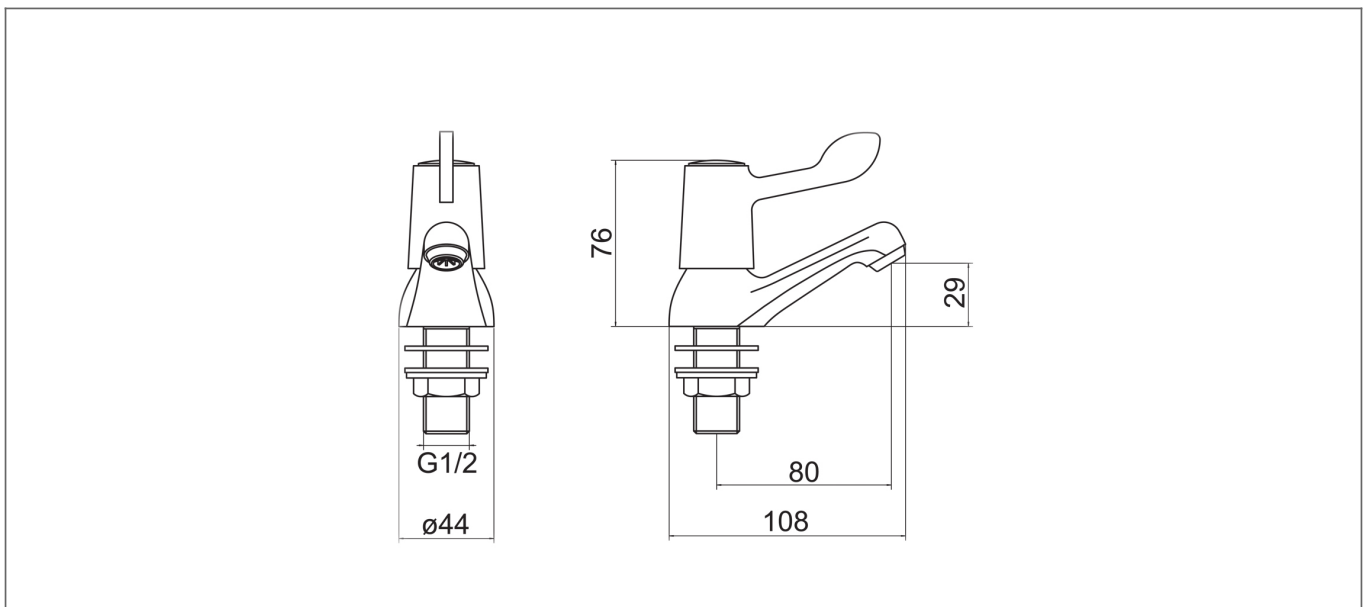

# Technical Datasheet

Product Code: TTR-LEV09

Product Description: 1/2 pair basin taps Lever

## Specification

Product Guarantee:	Lifetime
Barcode:	5056474535376
Material:	Brass
Handle Type:	Lever
Min Operating Pressure:	0.5 Bar
Number Of Tap Holes:	2
Colour:	Chrome

## Technical Drawing

Dimensions: All measurements are in millimetres and are subject to normal manufacturing variations.

Due to a continuing development programme to improve design and performance, we reserve all rights to vary specifications without prior notice. Please note, all accessories are for photographic purposes only.