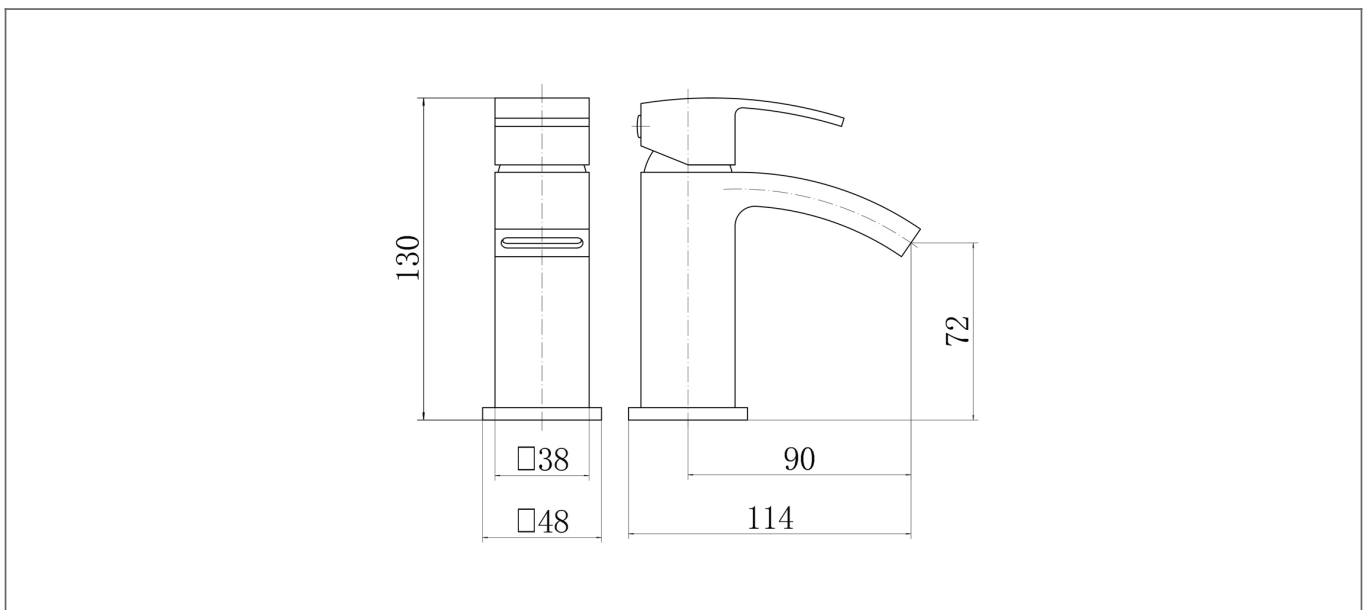

Technical Datasheet

Product Code: TT1001

Product Description: **Trisen Mijas Mini Mono Basin Mixer Black**

Specification

Product Guarantee:	Lifetime
Barcode:	5056474517136
Material:	Brass
Handle Type:	Lever
Waste Included:	No
Number Of Tap Holes:	1
Projection (mm):	90
Flow Rate 0.1 Bar (L/min):	4.9
Flow Rate 0.5 Bar (L/min):	7.2
Flow Rate 1 Bar (L/min):	10.1
Flow Rate 2 Bar (L/min):	14.1
Flow Rate 3 Bar (L/min):	17.2
Colour:	Black

Technical Drawing

Dimensions: All measurements are in millimetres and are subject to normal manufacturing variations.

Due to a continuing development programme to improve design and performance, we reserve all rights to vary specifications without prior notice. Please note, all accessories are for photographic purposes only.