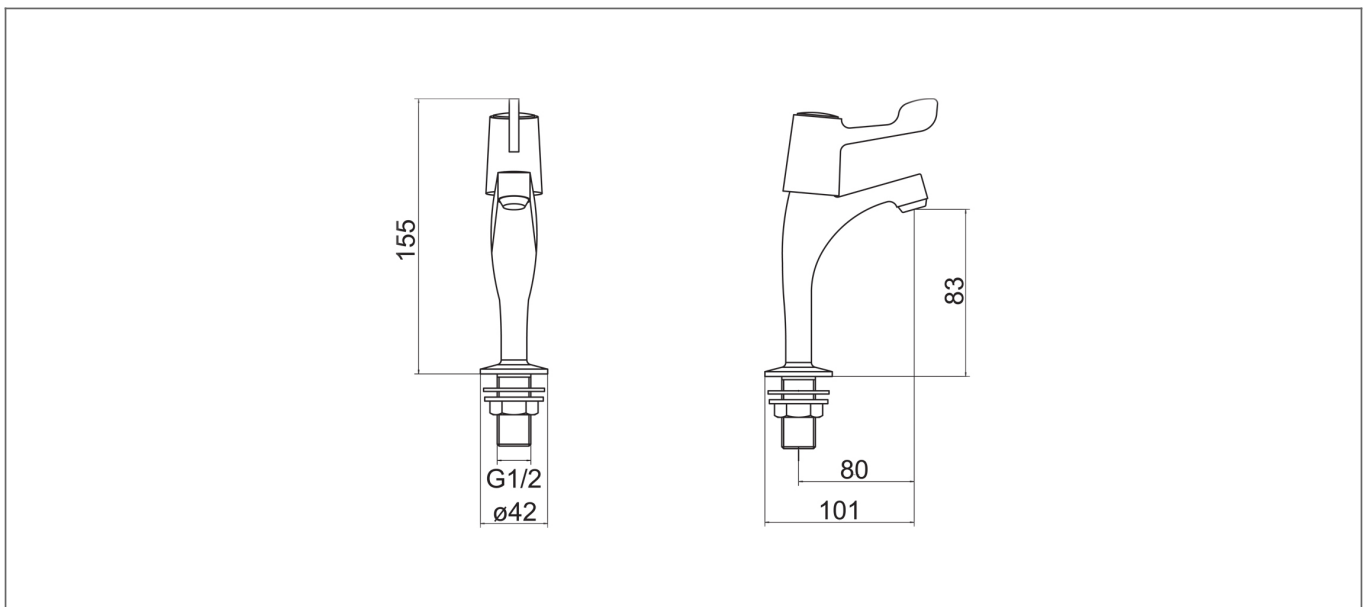

Technical Datasheet

Product Code: TTR-LEV02

Product Description: **High Neck Pillar Taps Lever**

Specification

Product Guarantee:	Lifetime
Barcode:	5056474535239
Material:	Brass
Handle Type:	Lever
Colour:	Chrome

Key Features

- Lever handles for smooth operation and precise water control
- Manufactured from high quality brass
- For peace of mind, this product comes with a market leading lifetime guarantee
- High quality, long lasting chrome finish to compliment any style
- Part of our fantastic range of taps & showers available from Trisen

Technical Drawing

Dimensions: All measurements are in millimetres and are subject to normal manufacturing variations.

Due to a continuing development programme to improve design and performance, we reserve all rights to vary specifications without prior notice. Please note, all accessories are for photographic purposes only.