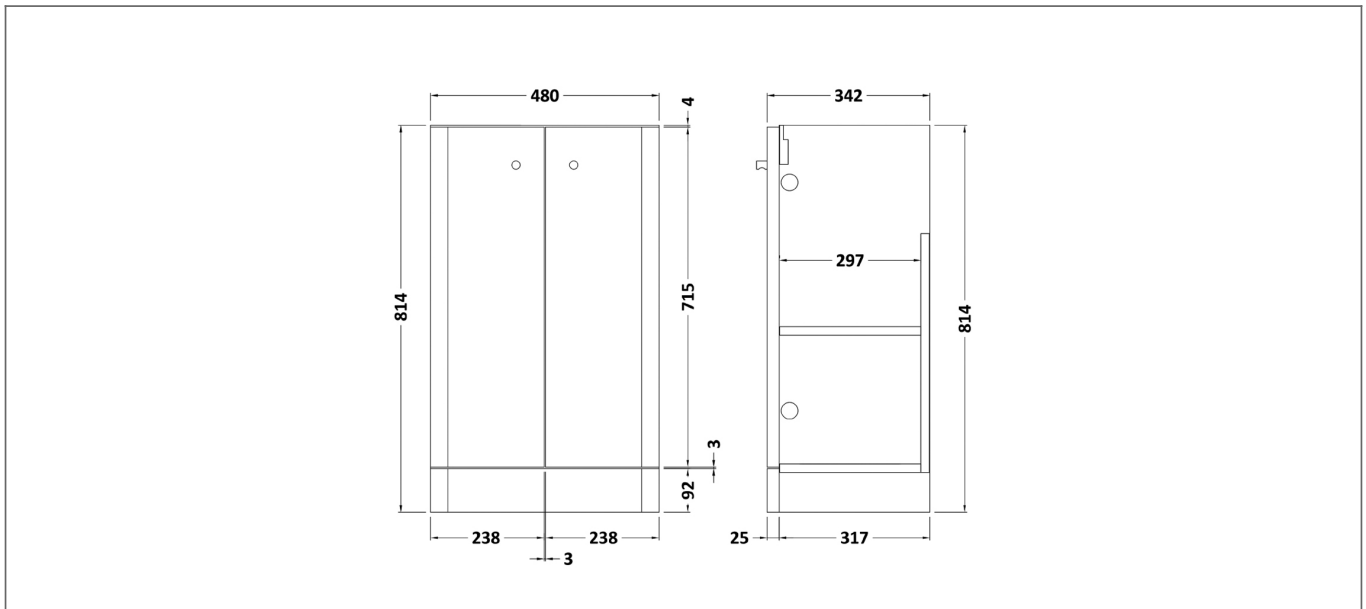

# Technical Datasheet

Product Code: 237DIRFL500WH

Product Description: Arley Direction 500mm 2 Door Floor Basin Unit

## Specification

Number Of Doors:	2
Number Of Shelves:	1
Handle Type:	Bar
Material:	MFC
Style:	Modern
Barcode:	5056211853343
Packaged Weight:	18 kg
Packaged Length (Metre):	0.34
Packaged Width (Metre):	0.5
Packaged Height (Metre):	0.835

## Technical Drawing

Dimensions: All measurements are in millimetres and are subject to normal manufacturing variations.

Due to a continuing development programme to improve design and performance, we reserve all rights to vary specifications without prior notice. Please note, all accessories are for photographic purposes only.