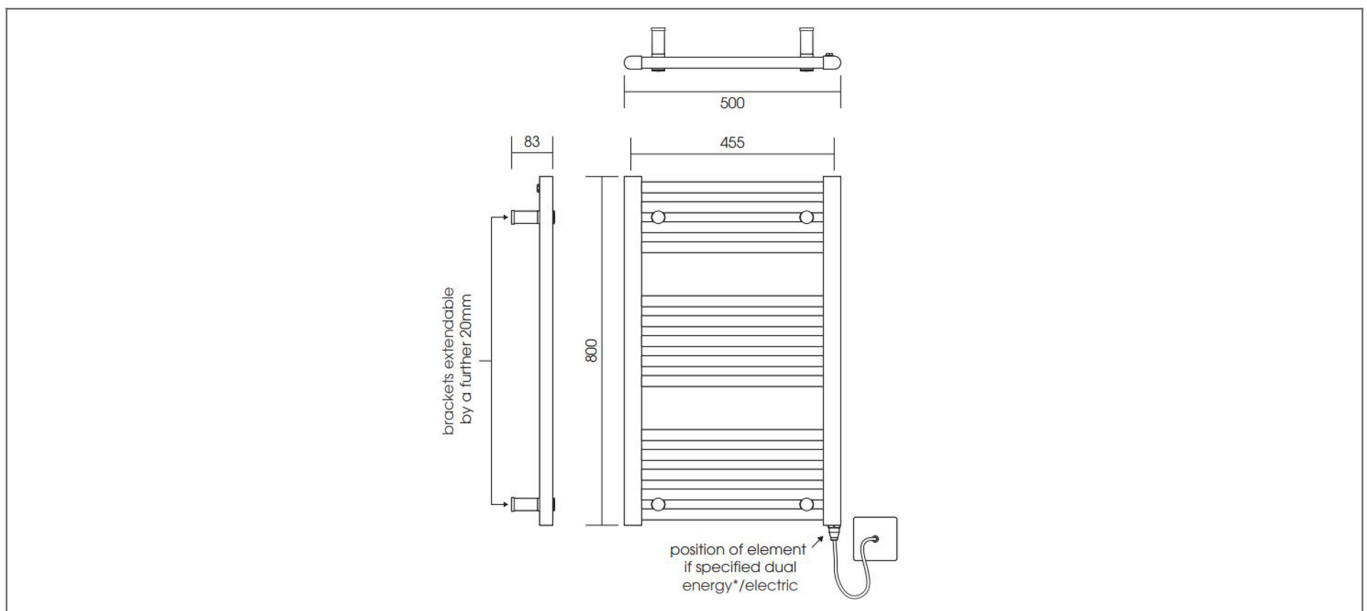

Technical Datasheet

Product Code: RLL508N-K

Product Description: LoCo Straight Ladder Rail 500 x 800

Specification

Product Guarantee:	Lifetime
Material:	Mild Steel
Style:	Modern
BTU Output:	815
Watts Output:	239
Pipe Centres:	455
Mount Type:	Wall Mounted
Type Of Heat:	Central Heating, Electric & Dual Fuel

Key Features

- Wide-ranging bathroom collection with modern expressive design
- Manufactured from high quality mild steel
- Coated in a luxury chrome finish
- Can be converted to electric or dual fuel with added elements
- Supplied with wall bracket for a quick & easy installation
- Matt black option is also available too choose from

Technical Drawing

Dimensions: All measurements are in millimetres and are subject to normal manufacturing variations.

Due to a continuing development programme to improve design and performance, we reserve all rights to vary specifications without prior notice. Please note, all accessories are for photographic purposes only.