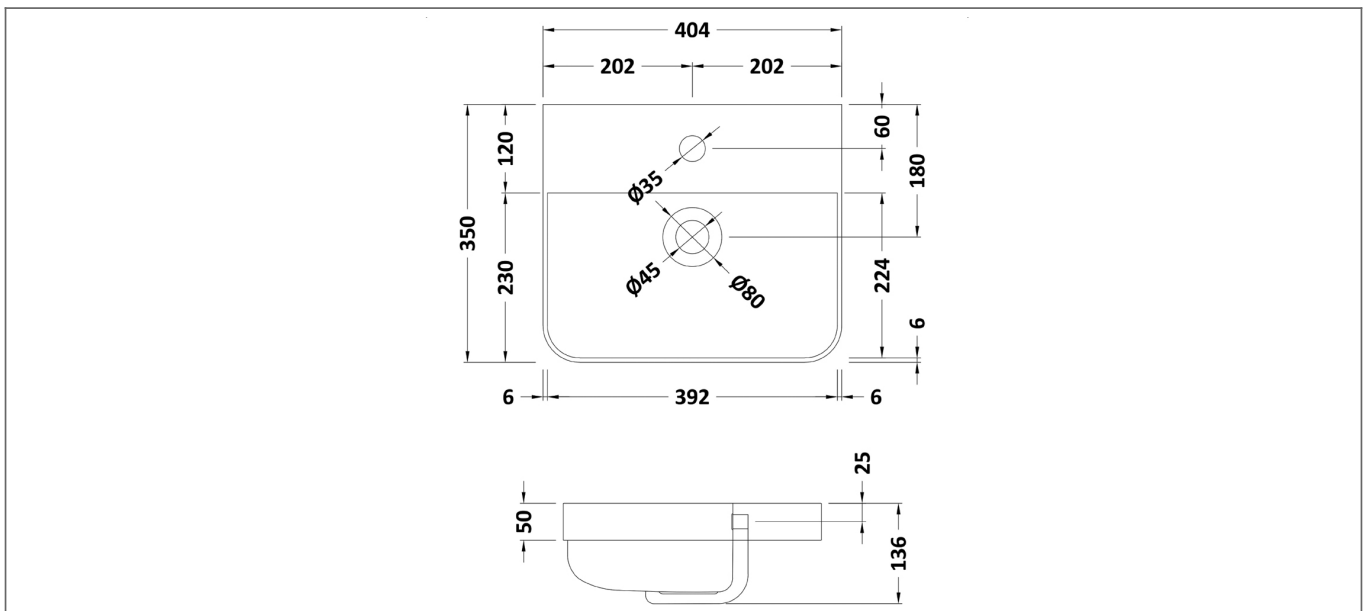

Technical Datasheet

Product Code: 237DIR400BSN

Product Description: Arley Direction 400mm Basin 1TH

Specification

Barcode:	5056211853381
Material:	Vitreous China
Style:	Modern
Shape:	Rectangular

Key Features

- The natural raw materials make ceramic hard wearing, scratch-proof & resistant to limescale
- Overflow hole included to prevent bathroom accidents
- Features 1 tap hole suitable for mono bath mixers
- Other sizes are also available to purchase
- Compatible with Direction 400mm basin units

Technical Drawing

Dimensions: All measurements are in millimetres and are subject to normal manufacturing variations.

Due to a continuing development programme to improve design and performance, we reserve all rights to vary specifications without prior notice. Please note, all accessories are for photographic purposes only.