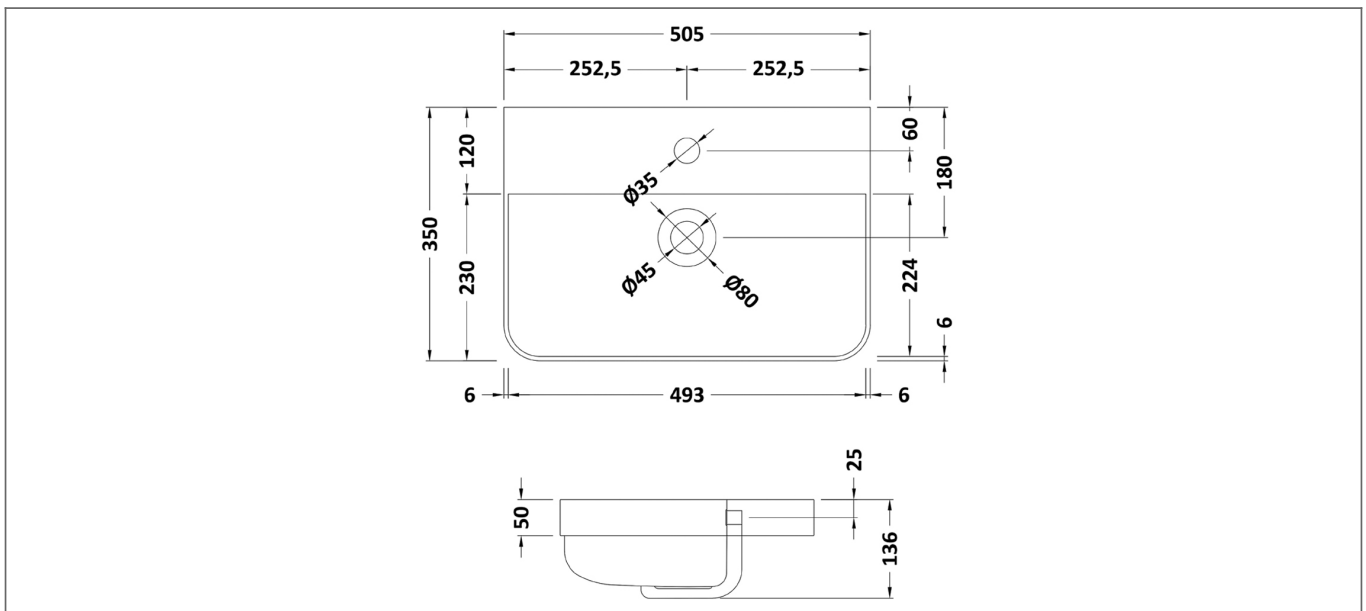

# Technical Datasheet

Product Code: 237DIR500BSN

Product Description: Arley Direction 500mm Basin 1TH

## Specification

Barcode:	5056211853398
Material:	Vitreous China
Style:	Modern
Shape:	Rectangular

## Key Features

- The natural raw materials make ceramic hard wearing, scratch-proof & resistant to limescale
- Overflow hole included to prevent bathroom accidents
- Features 1 tap hole suitable for mono bath mixers
- Other sizes are also available to purchase
- Compatible with Direction 500mm basin units

## Technical Drawing

Dimensions: All measurements are in millimetres and are subject to normal manufacturing variations.

Due to a continuing development programme to improve design and performance, we reserve all rights to vary specifications without prior notice. Please note, all accessories are for photographic purposes only.