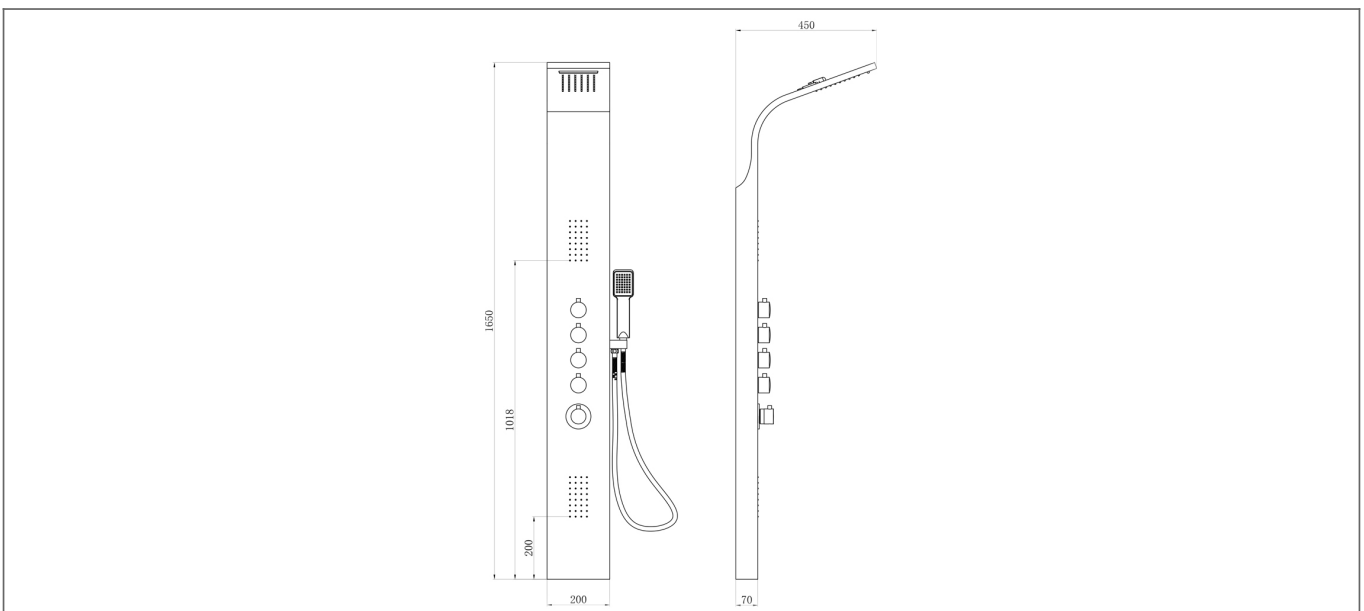

Technical Datasheet

Product Code: SY-N862-F

Product Description: Synergy N862 Stream Shower Panel With W/fall Steel

Specification

Product Guarantee:	Lifetime
Packaged Weight (kg):	0.0 kg
Material:	ABS & Metal
Style:	Modern
Min Operating Pressure:	1.5 Bar
Number Of Outlets:	2
Handle Type:	Knob
Valve Type:	Thermostatic

Key Features

- Create an aesthetic that is part of the constantly evolving contemporary style of present day
- Manufactured from high quality materials
- Features 2 body jets to expand your shower experience
- Includes waterfall function for a even flow of water
- Thermostatic features to control your showering temperature
- Complete with 2 functional shower heads & flexible hose

Technical Drawing

Dimensions: All measurements are in millimetres and are subject to normal manufacturing variations.

Due to a continuing development programme to improve design and performance, we reserve all rights to vary specifications without prior notice. Please note, all accessories are for photographic purposes only.