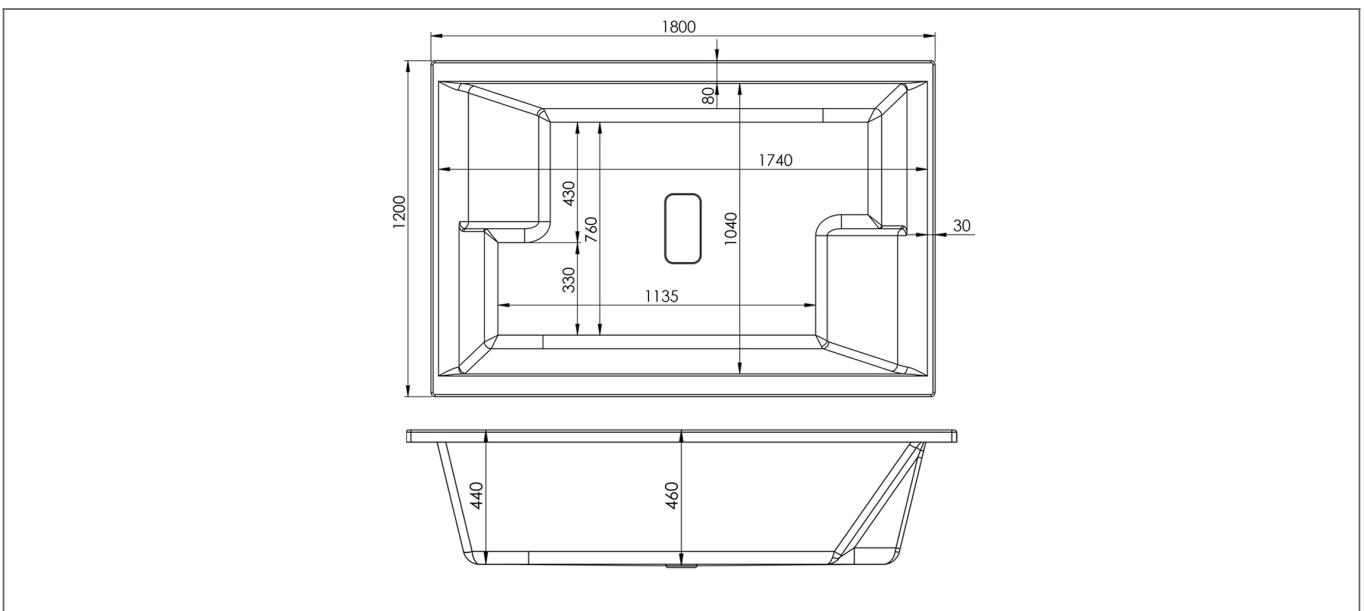

Technical Datasheet

Product Code: SY-PSN13611-N

Product Description: Synergy Berg Duo 1800mm No Tap Holes Double Ended Bath

Specification

Material:	Acrylic
Style:	Modern
Shape:	Rectangular
Number Of Tap Holes:	0
Bath Handing:	Not Applicable
Overflow Included:	No
Waste Included:	No
Bath Thickness:	5 mm
Product Guarantee:	Lifetime
Water Capacity (litres):	440

Key Features

- Freestanding bath, giving flexibility when it comes to bathroom layout
- Manufactured from high quality white acrylic
- Ideal for free standing mixer use but can be drilled if needed
- Features integrated back rests for extra comfort
- Leg set included for a quick & easy installation
- Waste & overflow are available to purchase separately

Technical Drawing

Dimensions: All measurements are in millimetres and are subject to normal manufacturing variations.

Due to a continuing development programme to improve design and performance, we reserve all rights to vary specifications without prior notice. Please note, all accessories are for photographic purposes only.